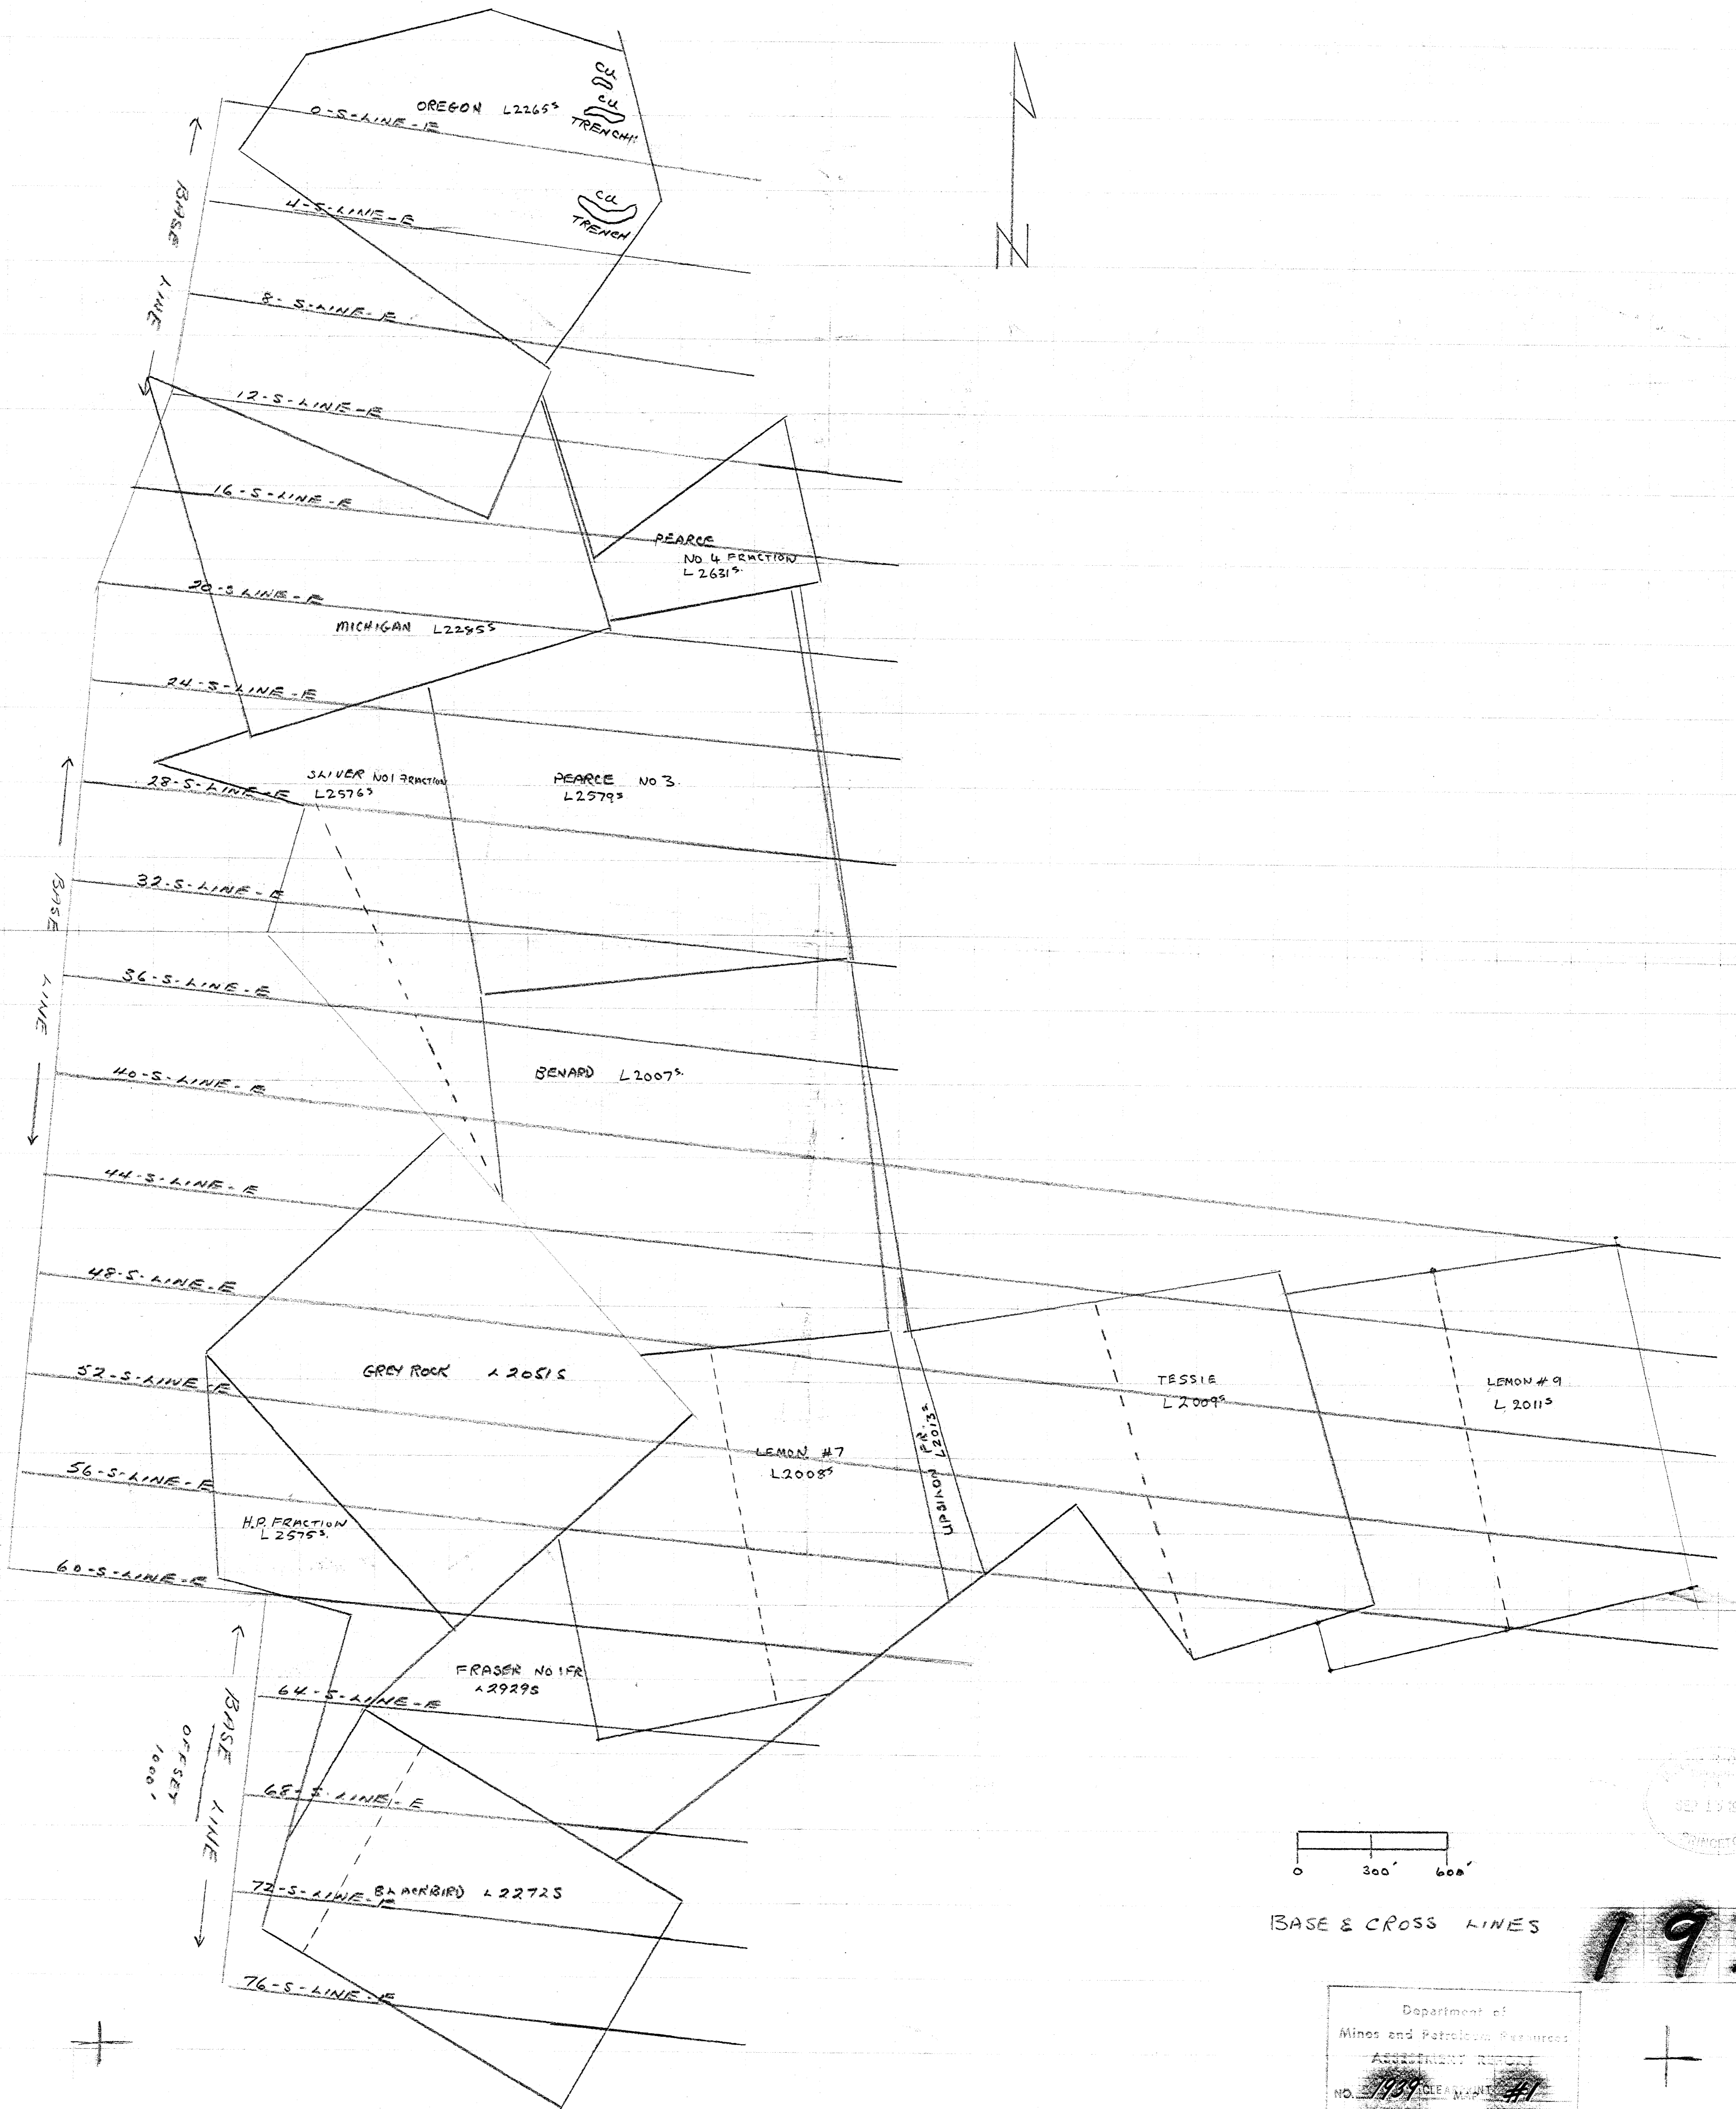

LENE CUTTING

MINERAL LEASES Nos. M. 71 and M. 73.

OWNERS: William Davison, Alexander Moyes-Wann

MINING DIVISION: Similkameen

49°18' S 120°31'

BASE & CROSS LINES

1939

Department of
Mines and Petroleum Resources
ASSESSMENT REPORT
NO. 1939 CLEARWATER #1