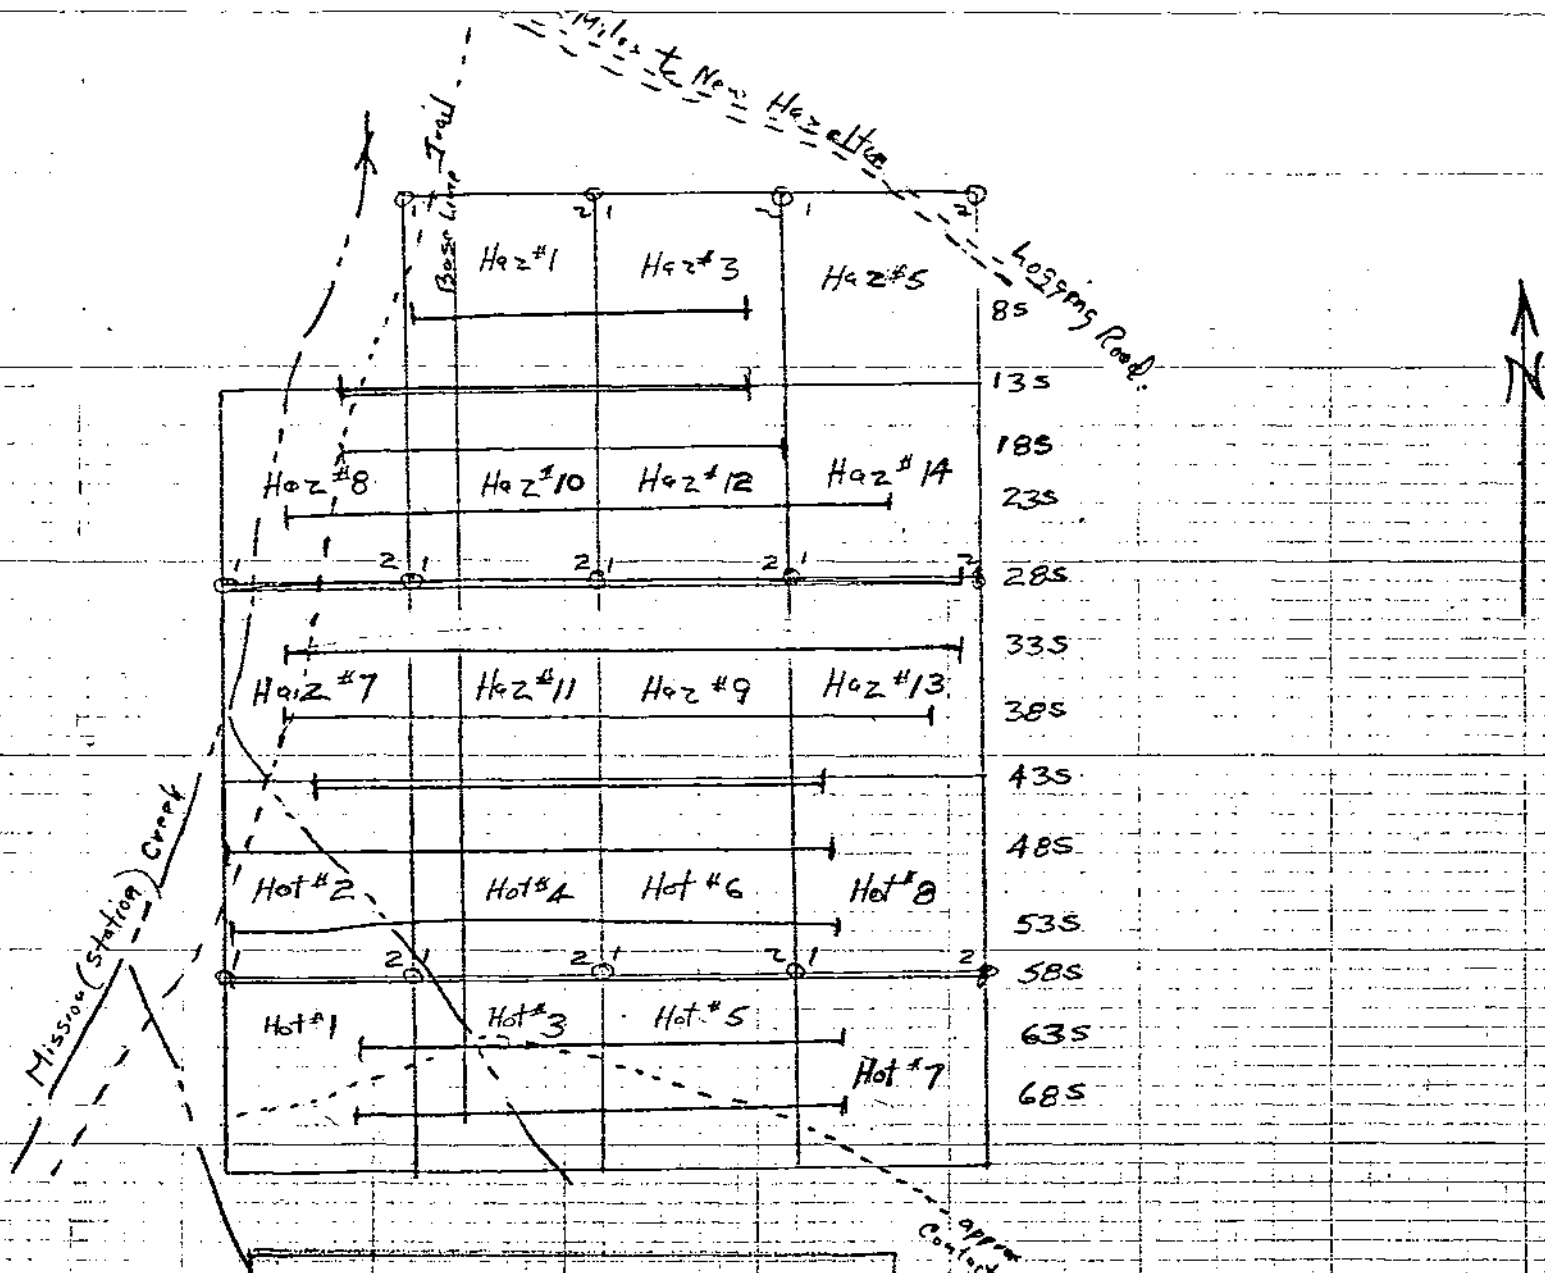

LINE CUTTING REPORT

HAZ and HOT CLAIMS

OMINECA MINING DIVISION

Located 2 miles South of New Hazelton, B.C.

Author:

Principal: J.H. Sargent

Work done between: July 15 and Aug. 10, 1972

93M/4E

3872

LINE CUTTING REPORT

HAZ and HOT CLAIMS

OMINECA MINING DIVISION

Located 2 miles South of New Hazelton, B.C.

Author:

Principal: J.H. Sargent

Work done between: July 15 and Aug. 10, 1972

93M/4E

Department of  
 Mines and Geoscience Resources  
 ASSESSMENT REPORT  
 NO. 3872 M.P. #1

Hazleton Joint Venture  
 Haz Group of 19 claims  
 Omineca Mining Division  
 • Roche Debole Morotaca  
 New Hazelton B.C.  
 scale 1" = 1500'