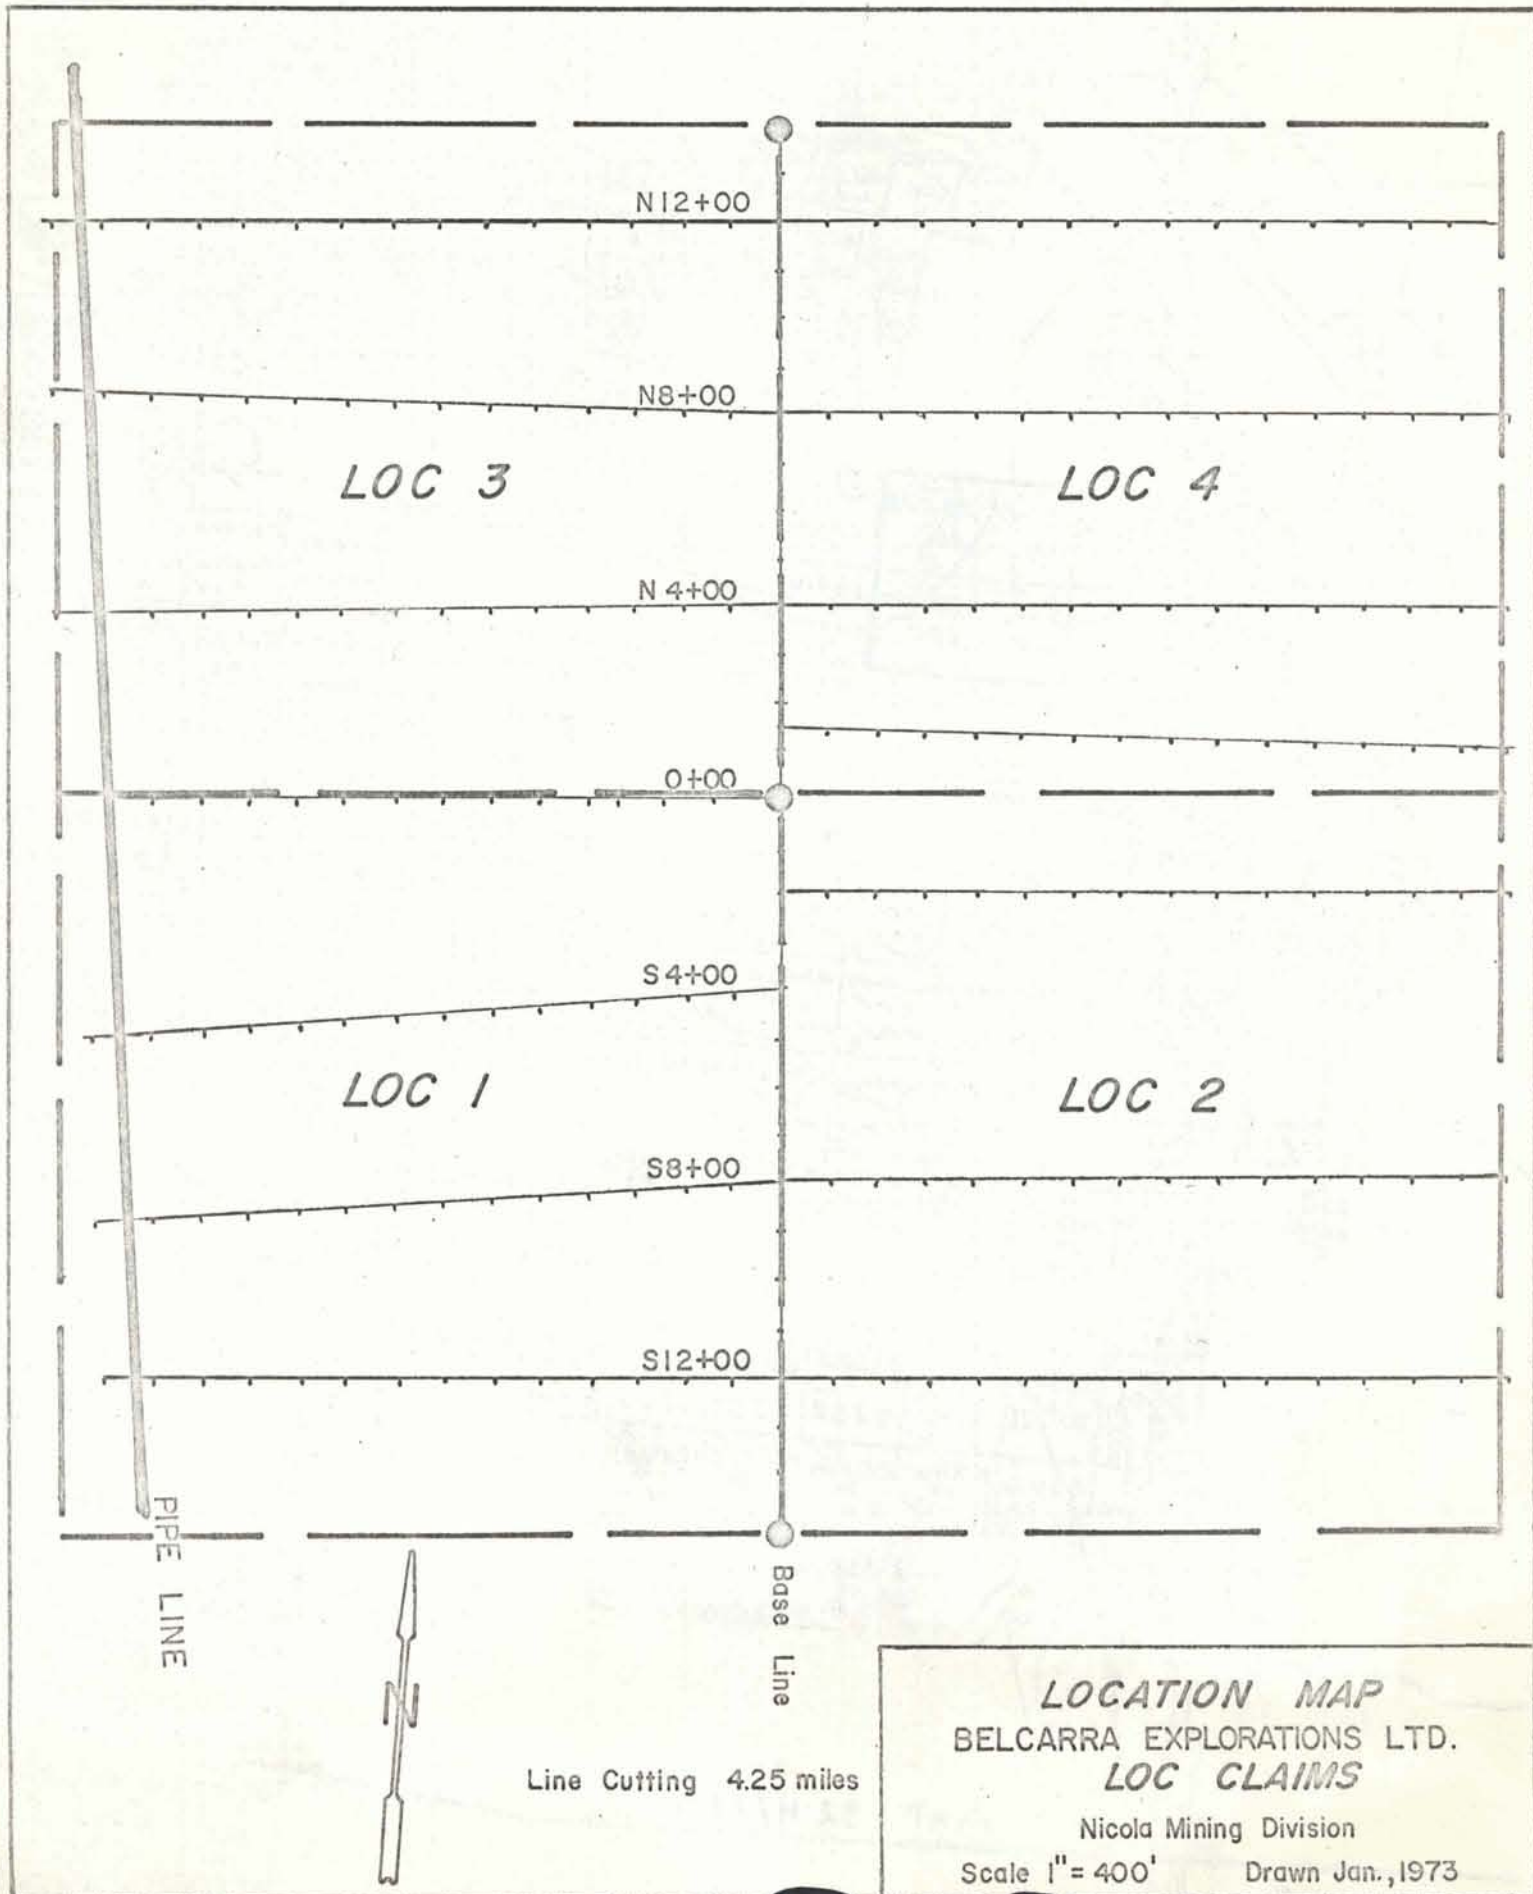

92H/15W

LINE CUTTING REPORT

LOC MINERAL CLAIMS

OWNER: BELCARRA EXPLORATIONS LTD. (NPL)

WORK DONE: JAN. 1-FEB.5/73

NICOLA MINING DIVISION

4088

Department of  
Mines and Petroleum Resources

ASSESSMENT REPORT

NO. **4088** MAP **#1**

**40888**