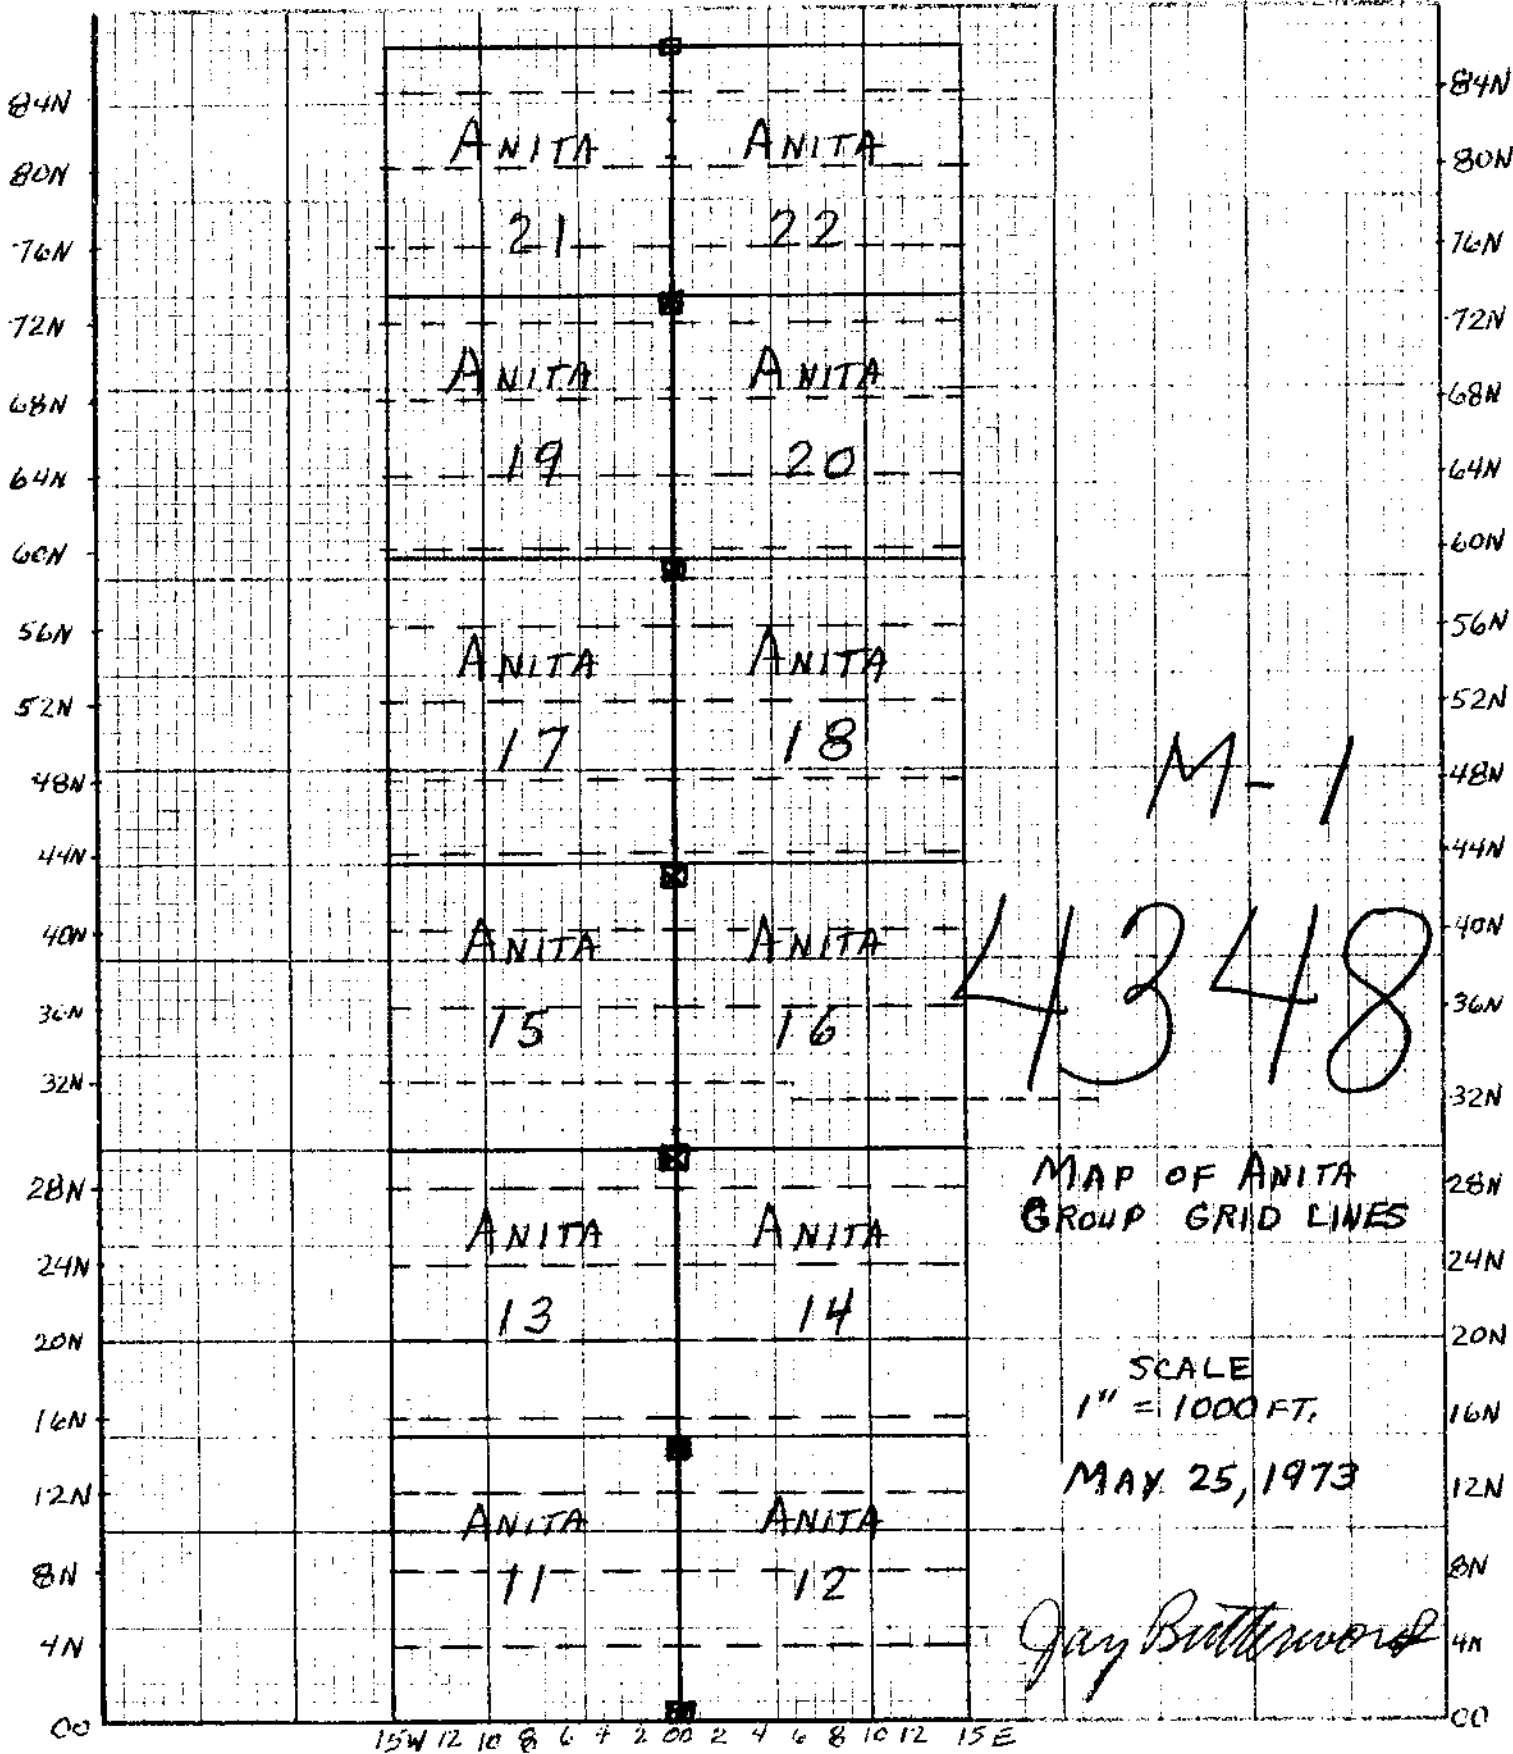

92H/10E

LINE CUTTING REPORT

ANITA MINERAL CLAIMS

SIMILKAMEEN MINING DIVISION

OWNER: JAY BUTTERWORTH

WORK DONE: May 15-24/73

DEPARTMENT OF MINES AND PETROLEUM RESOURCES

VICTORIA, BRITISH COLUMBIA

4348

92H/10E
LINE CUTTING REPORT

ANITA MINERAL CLAIMS
SIMILKAMEEN MINING DIVISION
OWNER: JAY BUTTERWORTH
WORK DONE: May 15-24/73

~~9~~ 4348

TO NORTH SEE MAP 92 H/15E