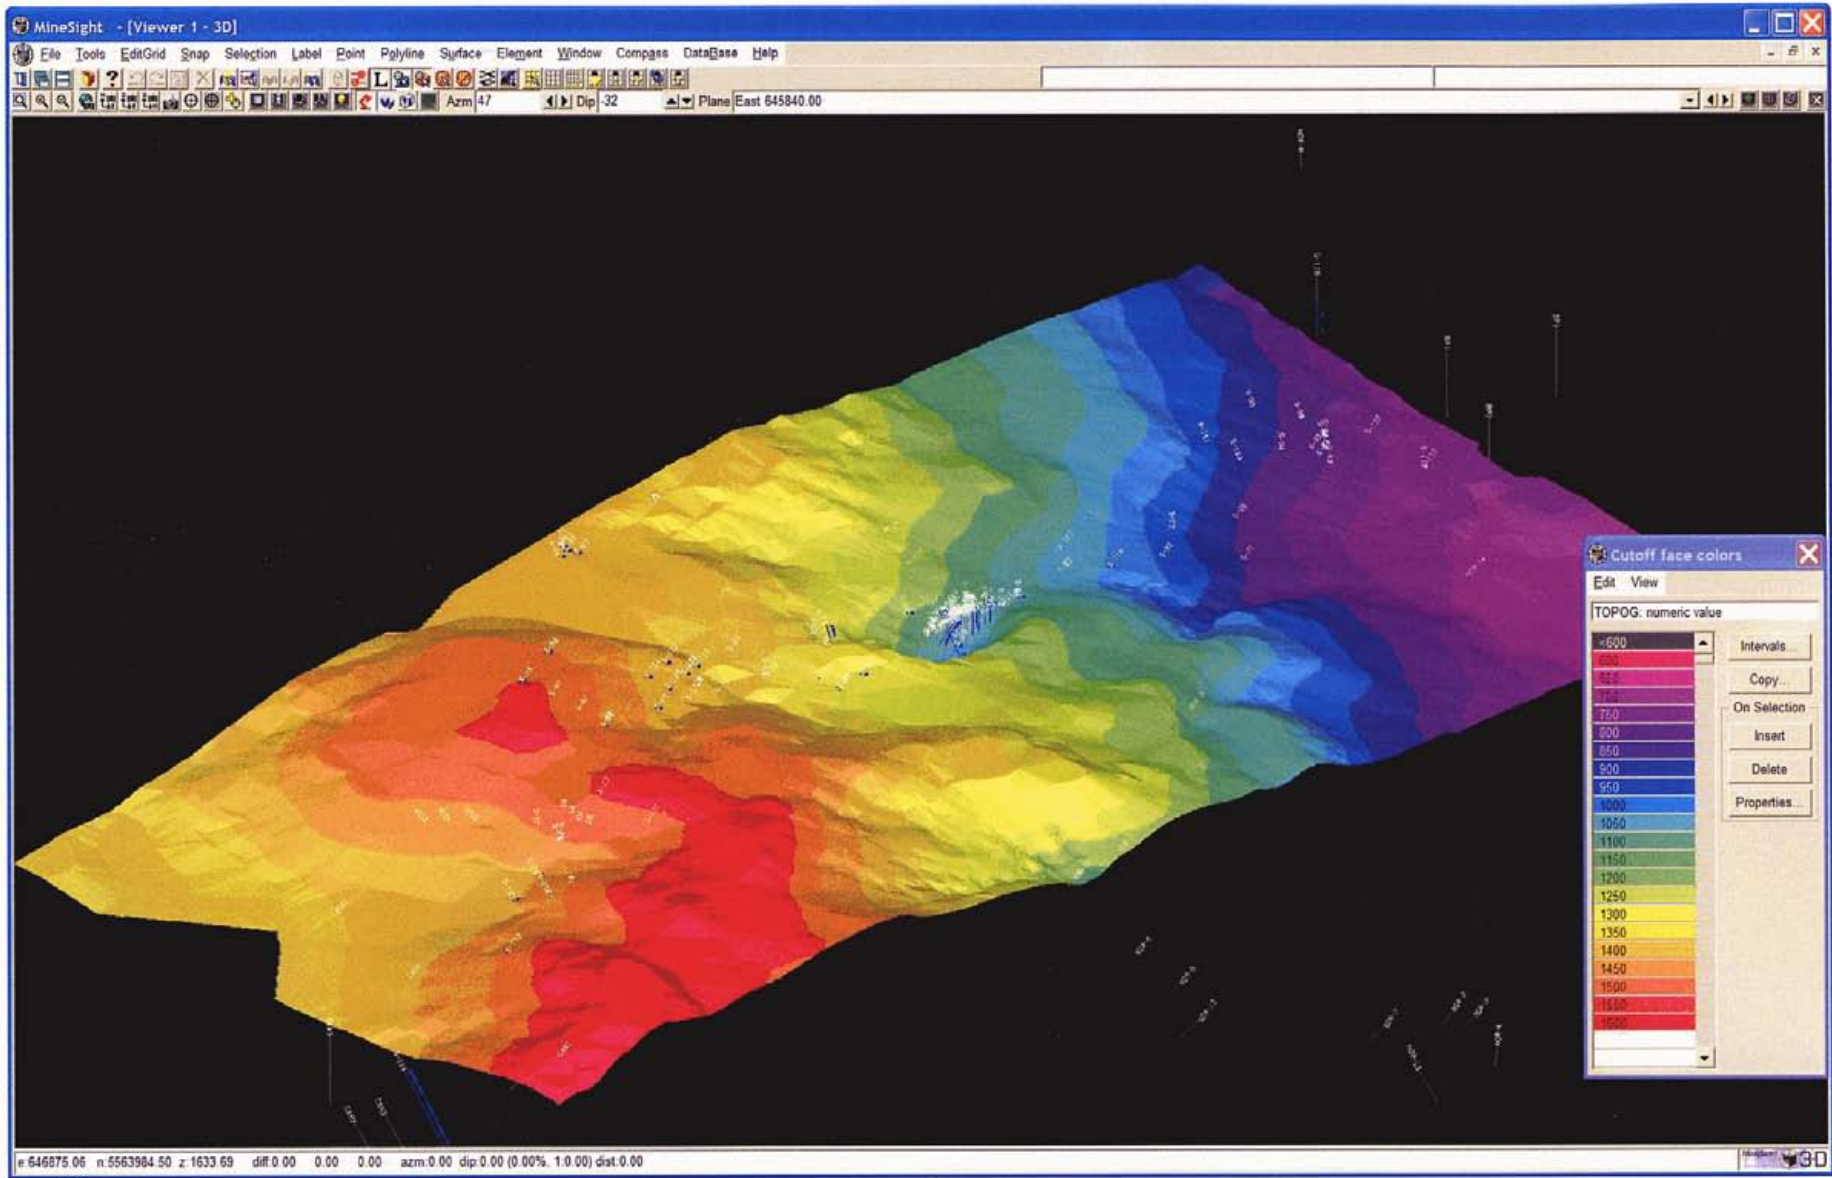

CRAIGMONT MINE PROJECT

Figure 13: Plan View of Color-coded Topography, Craigmont Mine which presents elevations ranging from 600m to 1700m, approximately.

CRAIGMONT MINE PROJECT

Figure 14: Perspective 3D Display of Color-coded Topography, Cragmont Mine which presents elevations ranging from 600m to 1700m, approximately. Northeast is into page.