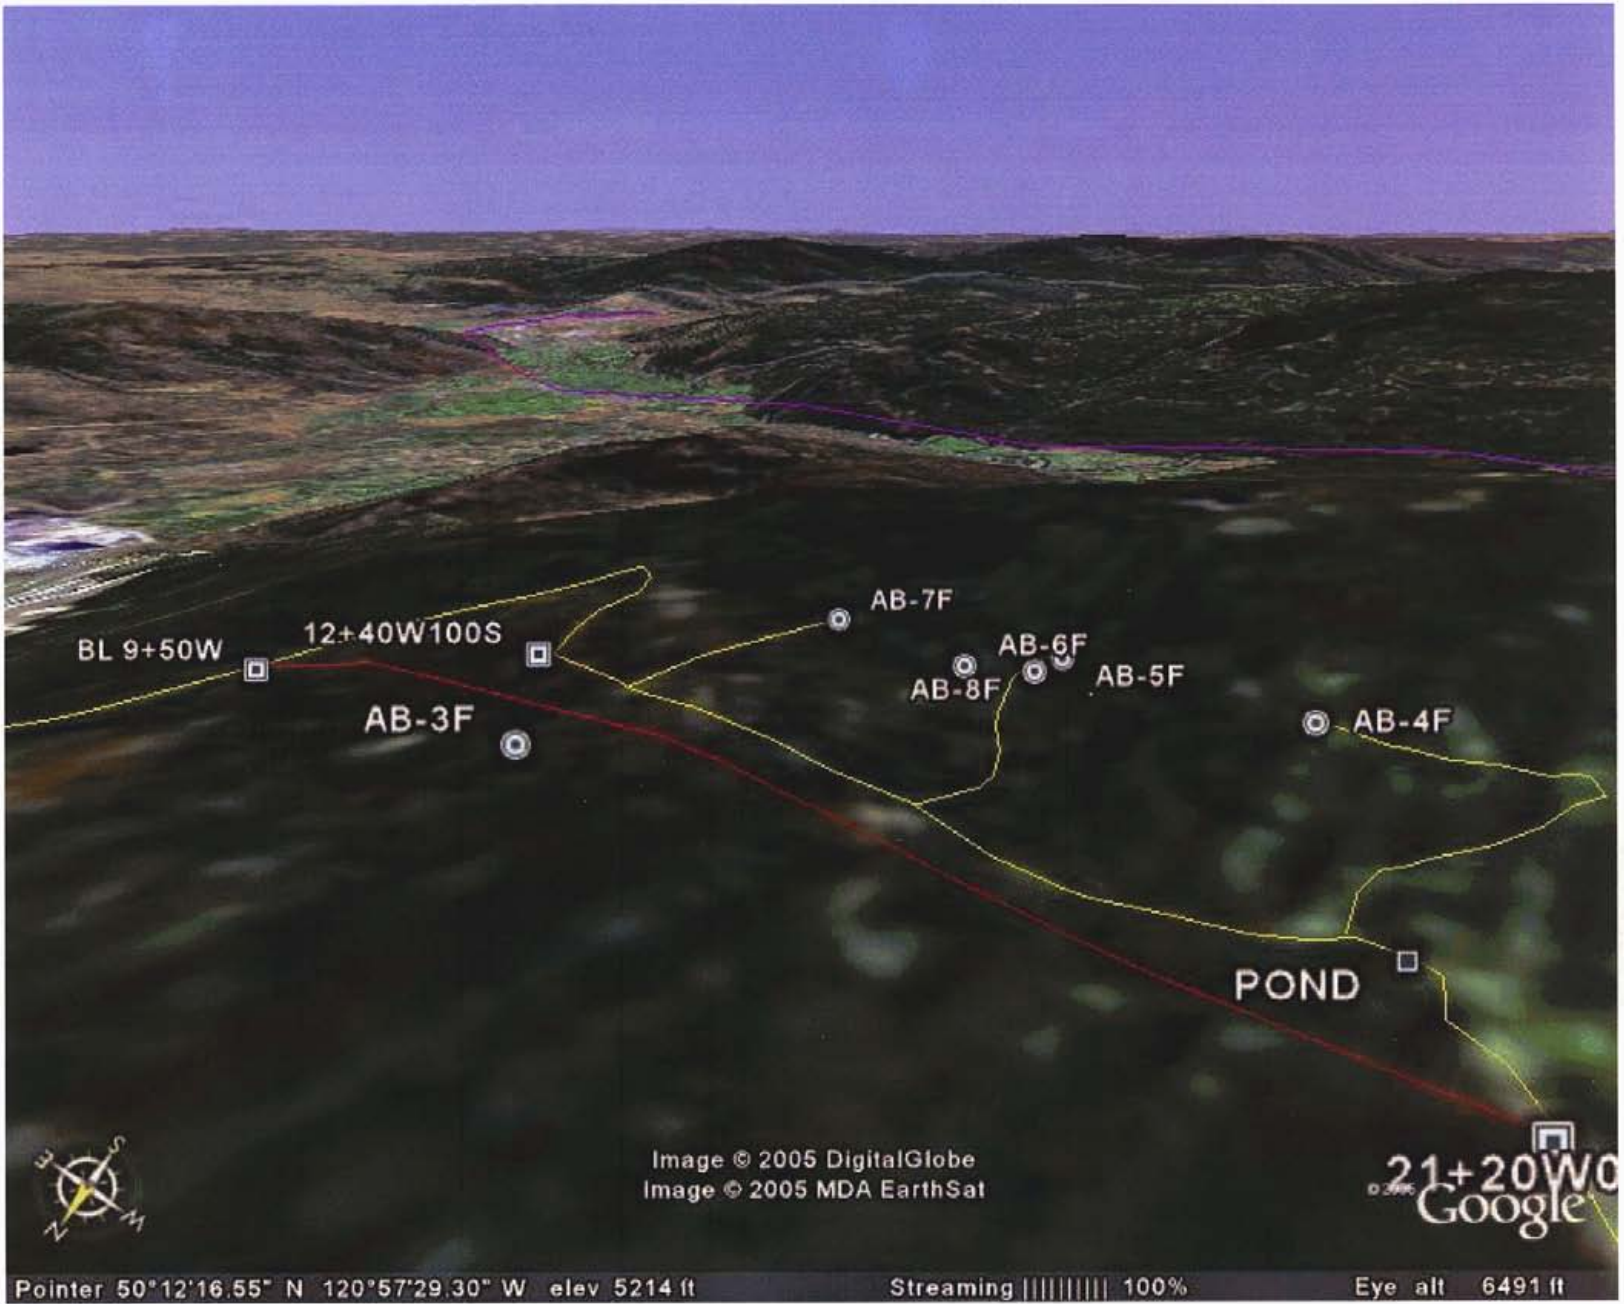

The strongly magnetically altered skarn was encountered at a depth of 91.5 meters to 93 meters within an interbedded impure limestone unit. It should be noted that significant chalcopryite was discovered and will be assayed for copper content along with other elements. Unfortunately the hole was lost directly following this interval due to drill failure. However, the company is stepping out 100 meters to the east in an effort to extend the continuity of the structure and to investigate to depth.

Hole AB-7 was drilled off the eastern end of the magnetic anomaly. It was spotted there on the basis that the end of the anomaly could reflect structural changes and/or deformation of the underlying limy units and enhanced development of skarn and mineralization, and/or that the diorite was thinner or had pinched out south of drill hole S-111. The diorite was, however, encountered from the subcrop surface to 45-m depth. From 45 to 95 metres the hole intersected several thin (< 2 thick) horizons of garnet-epidote-pyrite and magnetite-specularite-hematite skarn horizons in a sequence of limy and non-limy fine-grained felsic volcanoclastics, minor breccia, and diorite or dioritized(?) rocks. From 75.0 to 79.2 metres a magnetite-andradite-specularite-hematite-pyrite skarn in a limy host rock contains chalcopyrite blebs (estimated 1% over 5 m) with minor disseminated chalcopyrite below that to about 87 metres depth in a weakly magnetite-epidote altered felsic rock. From about 95 to 116 metres depth, the hole intersected interlayered porphyritic and amygdaloidal felsic (andesitic?) volcanic (flow?) rocks. These units may correlate with the andesitic flow intersected at depth in hole AB-8. The hole was stopped at a depth of 126.8 metres due to the general lack of skarn alterations below 88 metres depth. It ended in a light grey quartzofeldspathic rock that may be part of the Nicola Rhyolite unit.