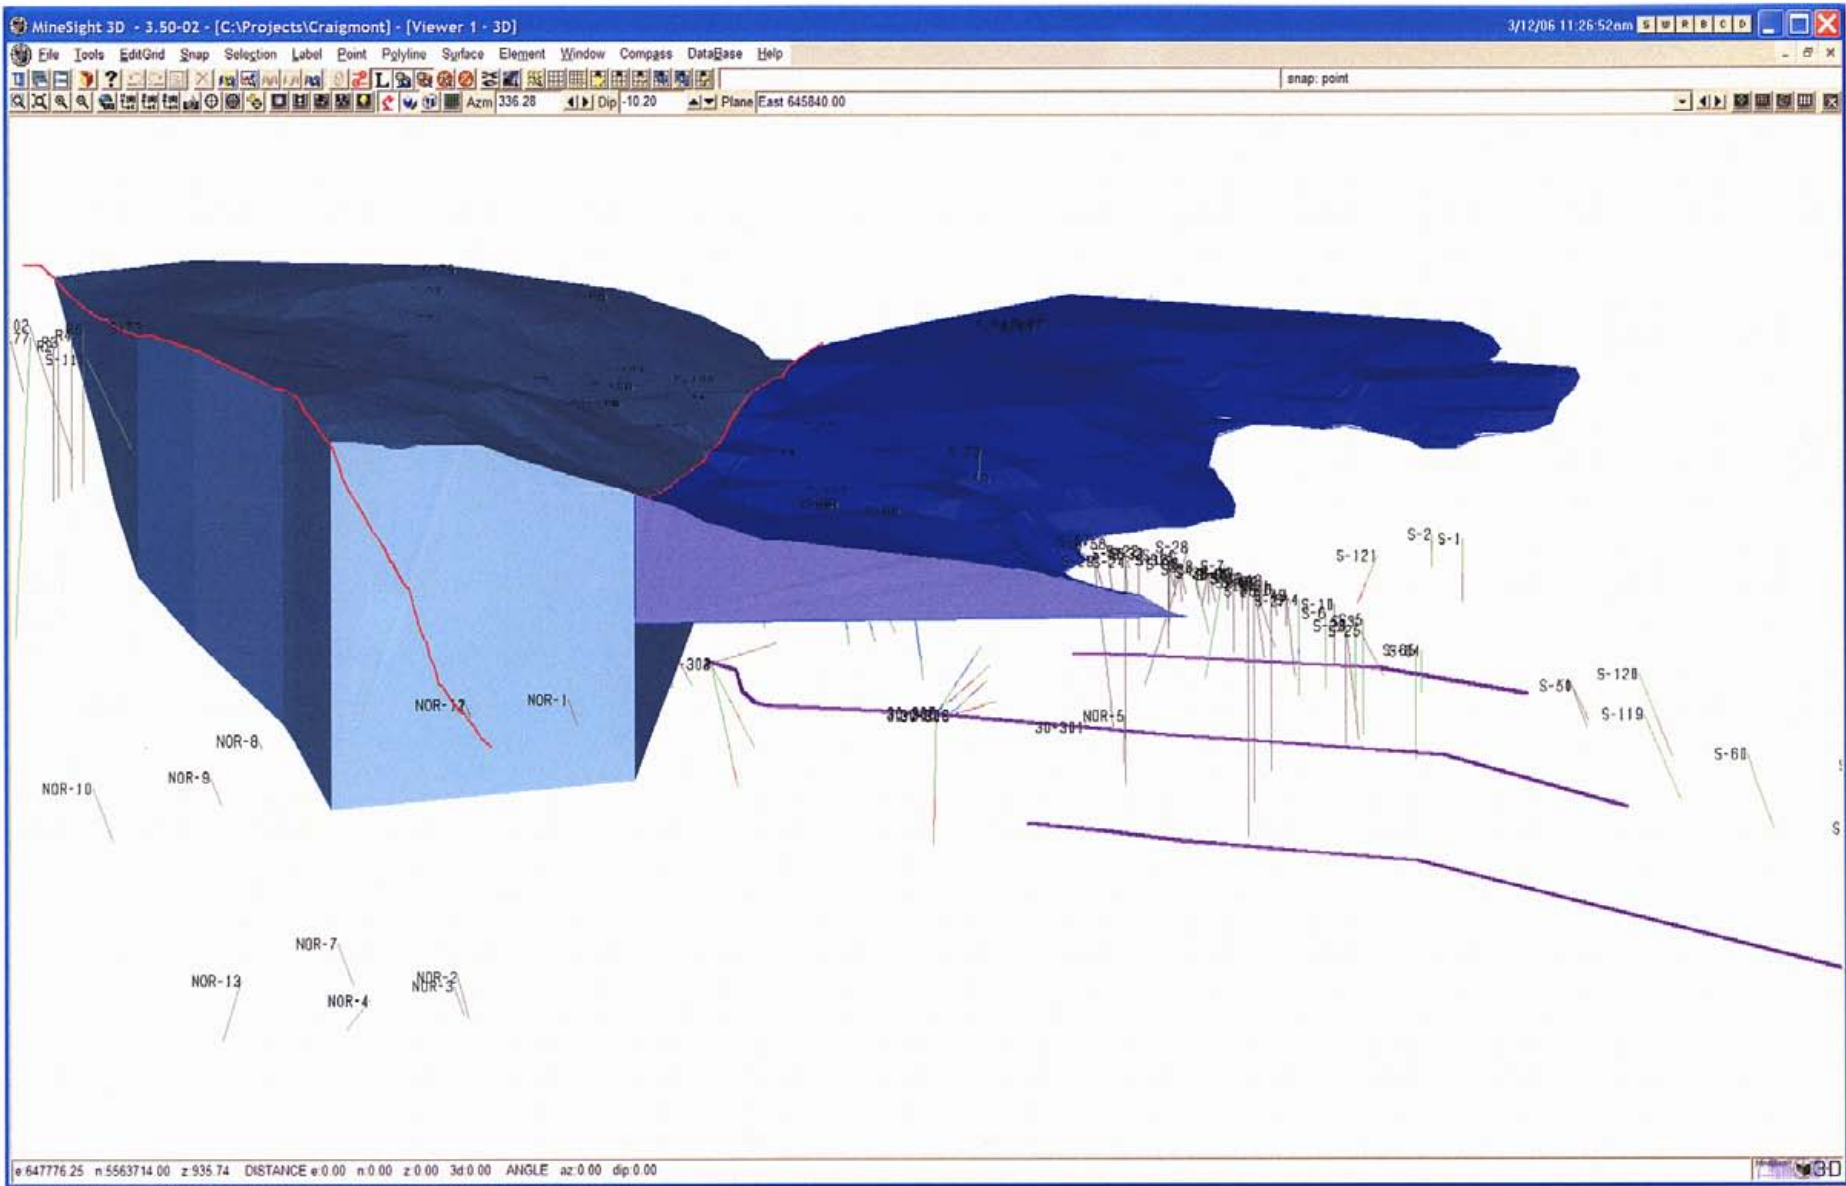

CRAIGMONT MINE PROJECT