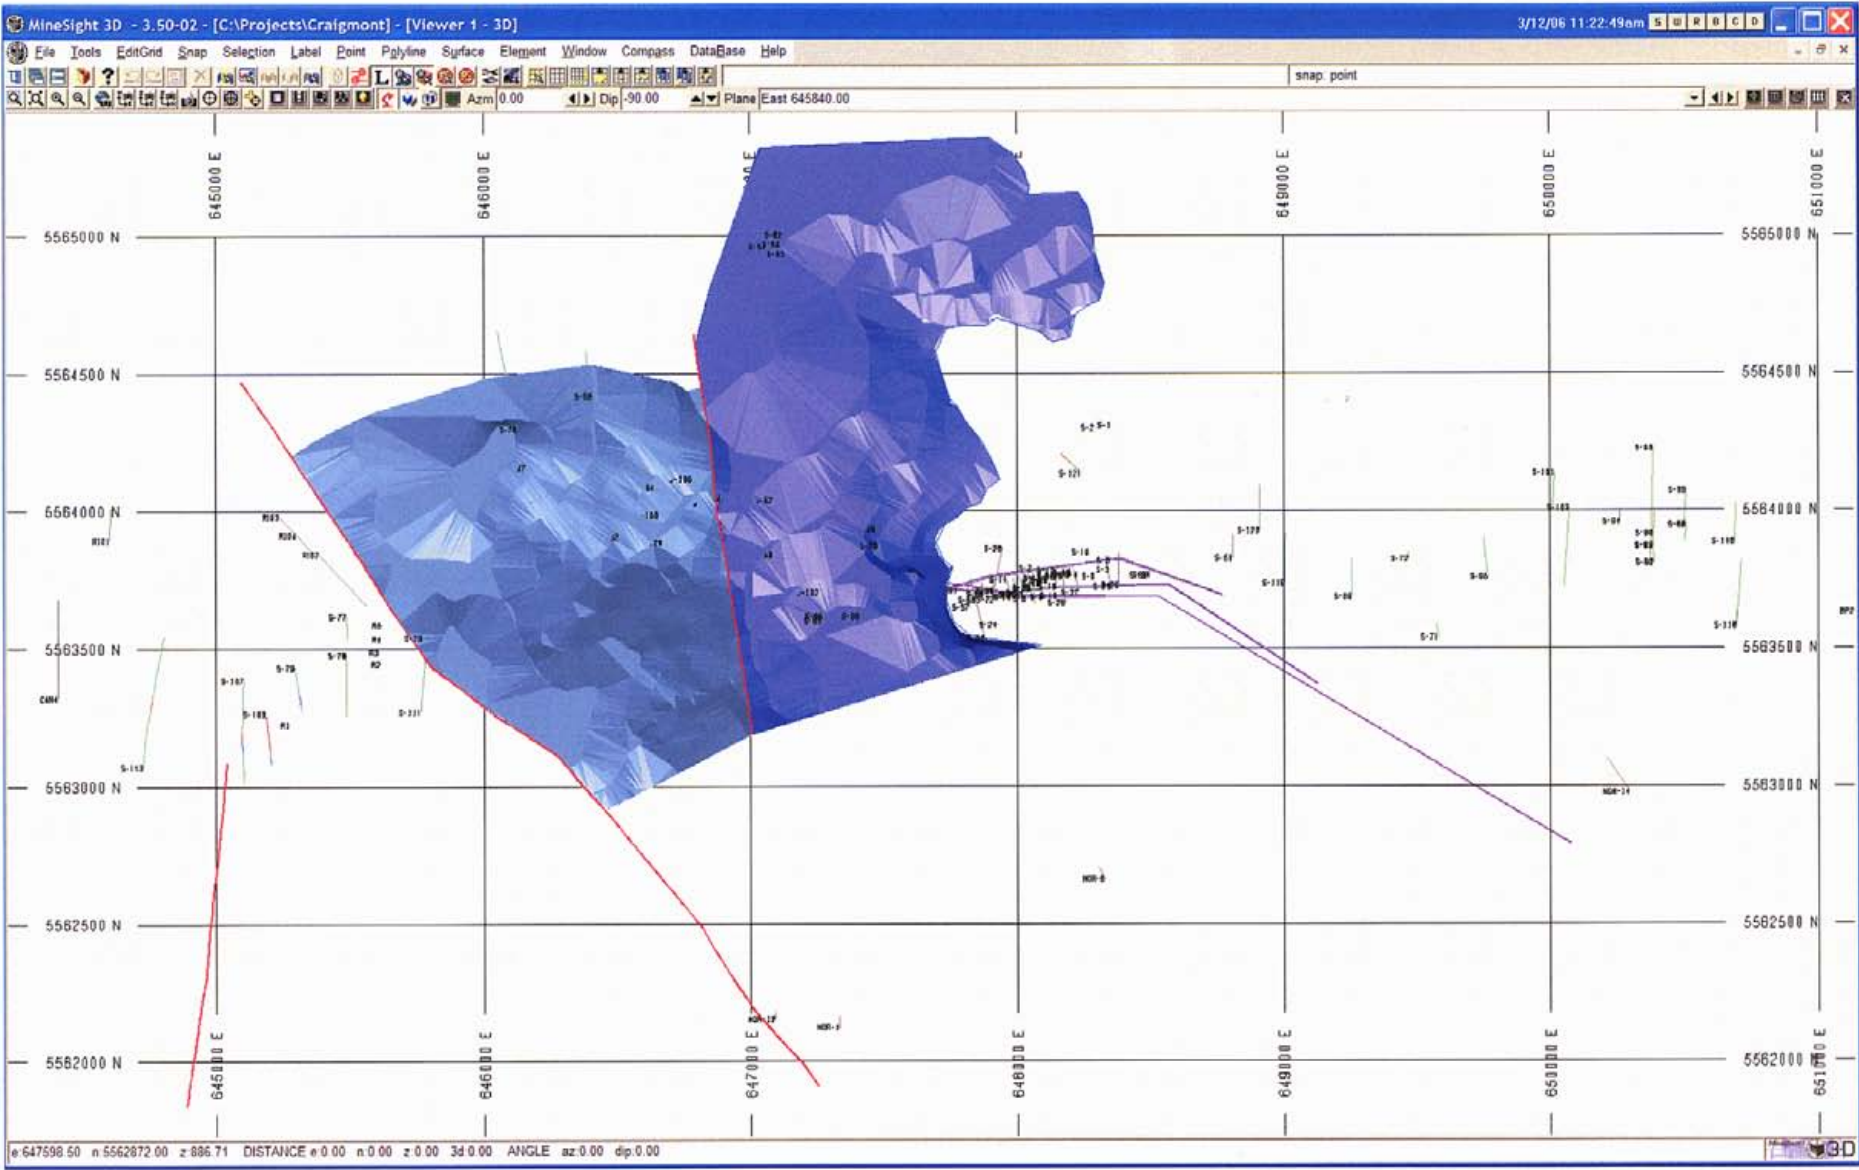

CRAIGMONT MINE PROJECT

Figure 19: Plan view of surface geology, as described above, projected upon 3D topography.

The next step was to create 3D solids of the major units such as the Kingsvale volcanic member as shown in Figure 20 and 21. In addition, solids models of the main limestone and clastic units were created from the surface geology extruded from the surface geology map and from downhole intercepts as shown in Figure 22 and 23. Figure 23 illustrates a perspective view looking from below (in the area of 4700 Section) with limestone unit extruded below Kingsvale and the 3060 underground haulage drift. This is the location of the Embayment Block target where the drillholes are shown piercing the limestone with mineralized skarn and Cu mineralization shown in red (490 feet of 0.41% Cu see Figure 35). It is clear that there is a great potential for a large potentially economic orebody within the wallrock of the limestone unit.