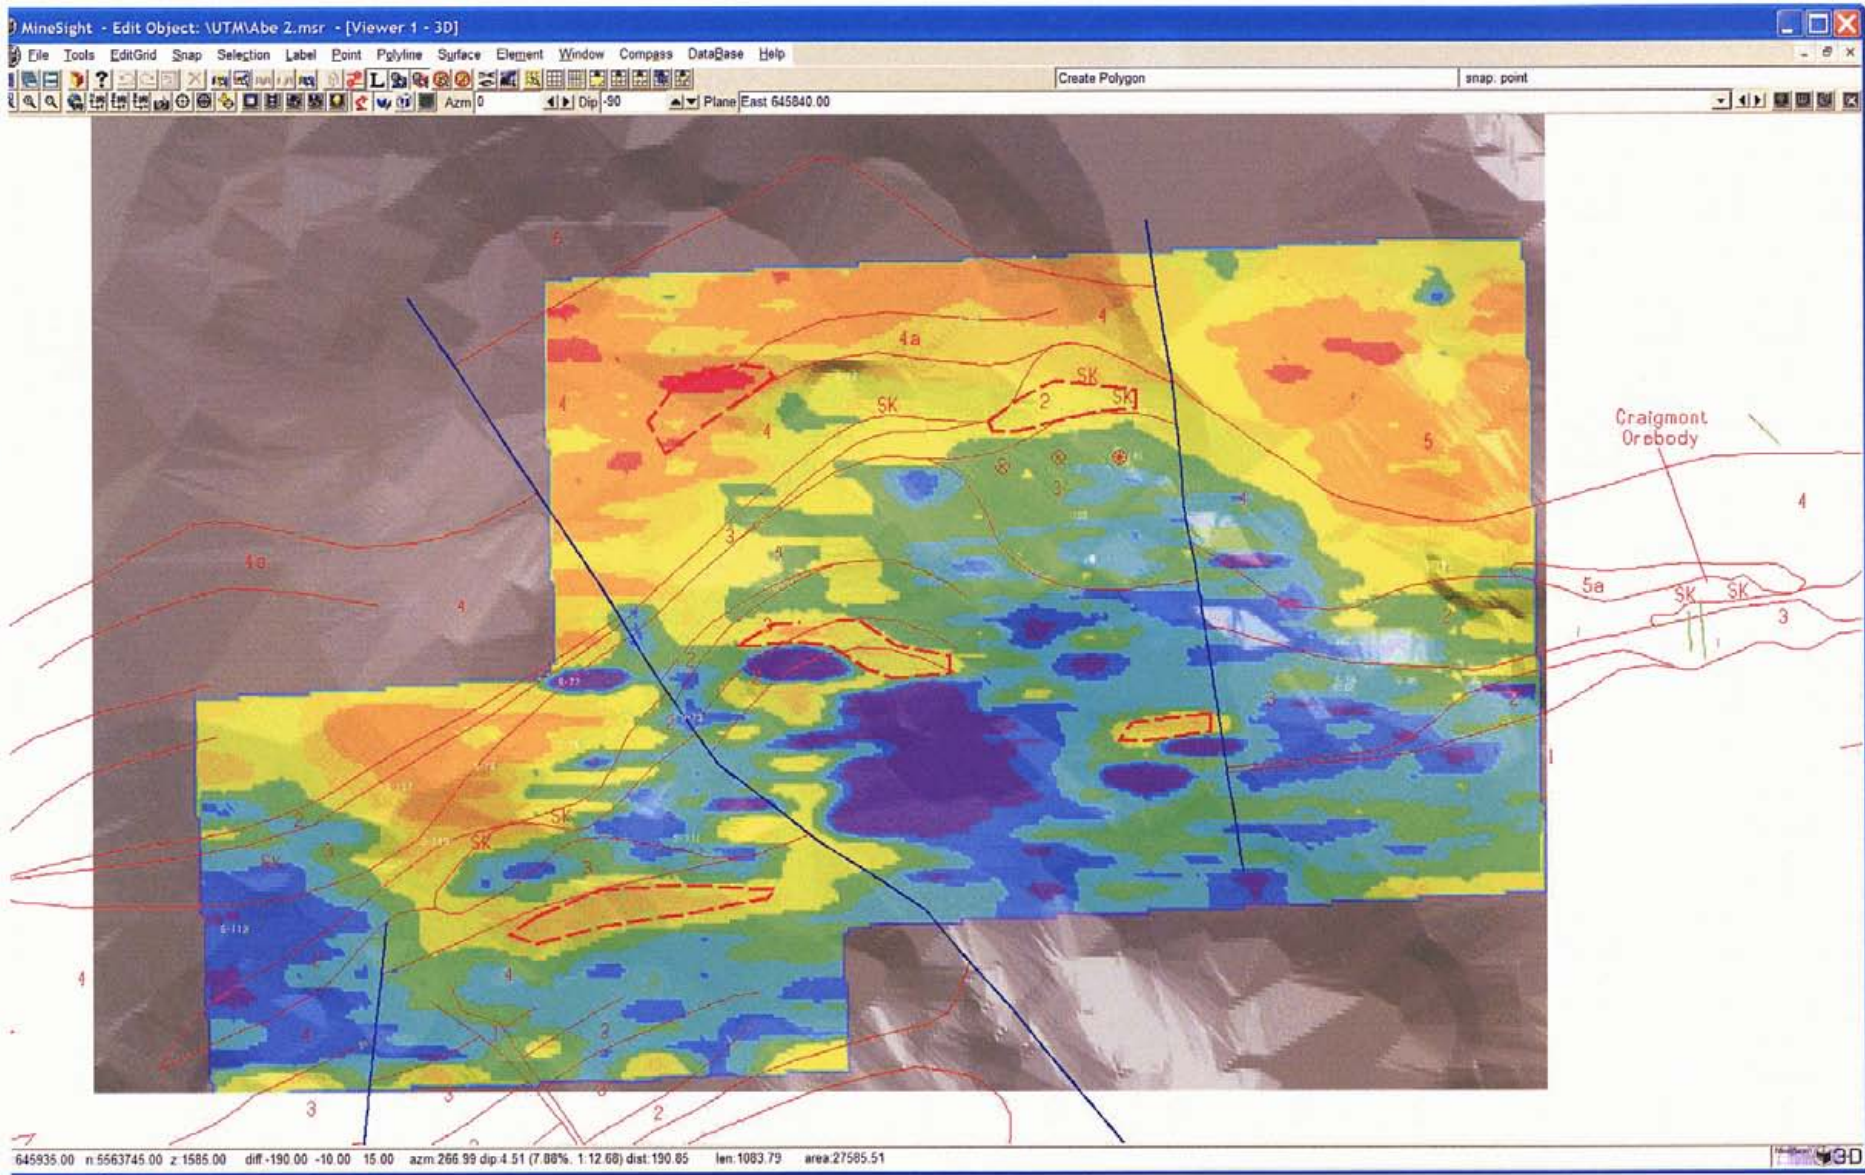

14.0 2005 EXPORATION PROGRAM (DRILLING)

14.1 Embayment and West Block

The 2005 drilling campaign comprised 8 holes totalling approximately 4,500 feet. Two of the holes had to be abandoned due to bad ground, four of the holes hit favourable geology and two of the holes hit scarn mineralization that warranted analysis. Significant intersections included 0.45% Cu over 1.2 meters in Hole Ab-5 before the hole was lost and 0.36 % over 6 meters in Hole Ab-7 which included 0.53% over 3 meters.

The magnetic anomaly appears to be caused by the magnetite bearing (~3% magnetite) plug of diorite that underlies the anomaly area drill tested. The diorite also appears to be the cause of the skarn alterations and minor associated occurrences of chalcopyrite in the limy and non-limy rocks of the underlying Carbonate unit. In general, the skarn alterations diminish in intensity and frequency with increasing distance from the diorite. Skarn mineralogy generally reflects the protolith composition (garnet more common in more limy units). There are examples, however, of compositional changes with depth within individual skarn horizons (e.g. magnetite dominant skarn grading to specularite rich skarn) that support the interpreted geometry of the diorite as a sill-like body dipping northward subparallel to Carbonate Unit strata, as opposed to a crosscutting, dyke-like body. There appear to be sufficient favourable host rocks underlying the diorite (e.g. impure limestone, limy volcaniclastic rocks) to host a significant skarn deposit. The fact that the alterations and mineralization are not more extensive indicates that the diorite was not an adequate source of heat and fluids to effect the alterations at the structural level investigated. This does not, however, eliminate the possibility of a deep target where steeply (70-80°) northward dipping Carbonate unit rocks are closer to the Guichon Batholith. No further drilling is recommended on this anomaly.