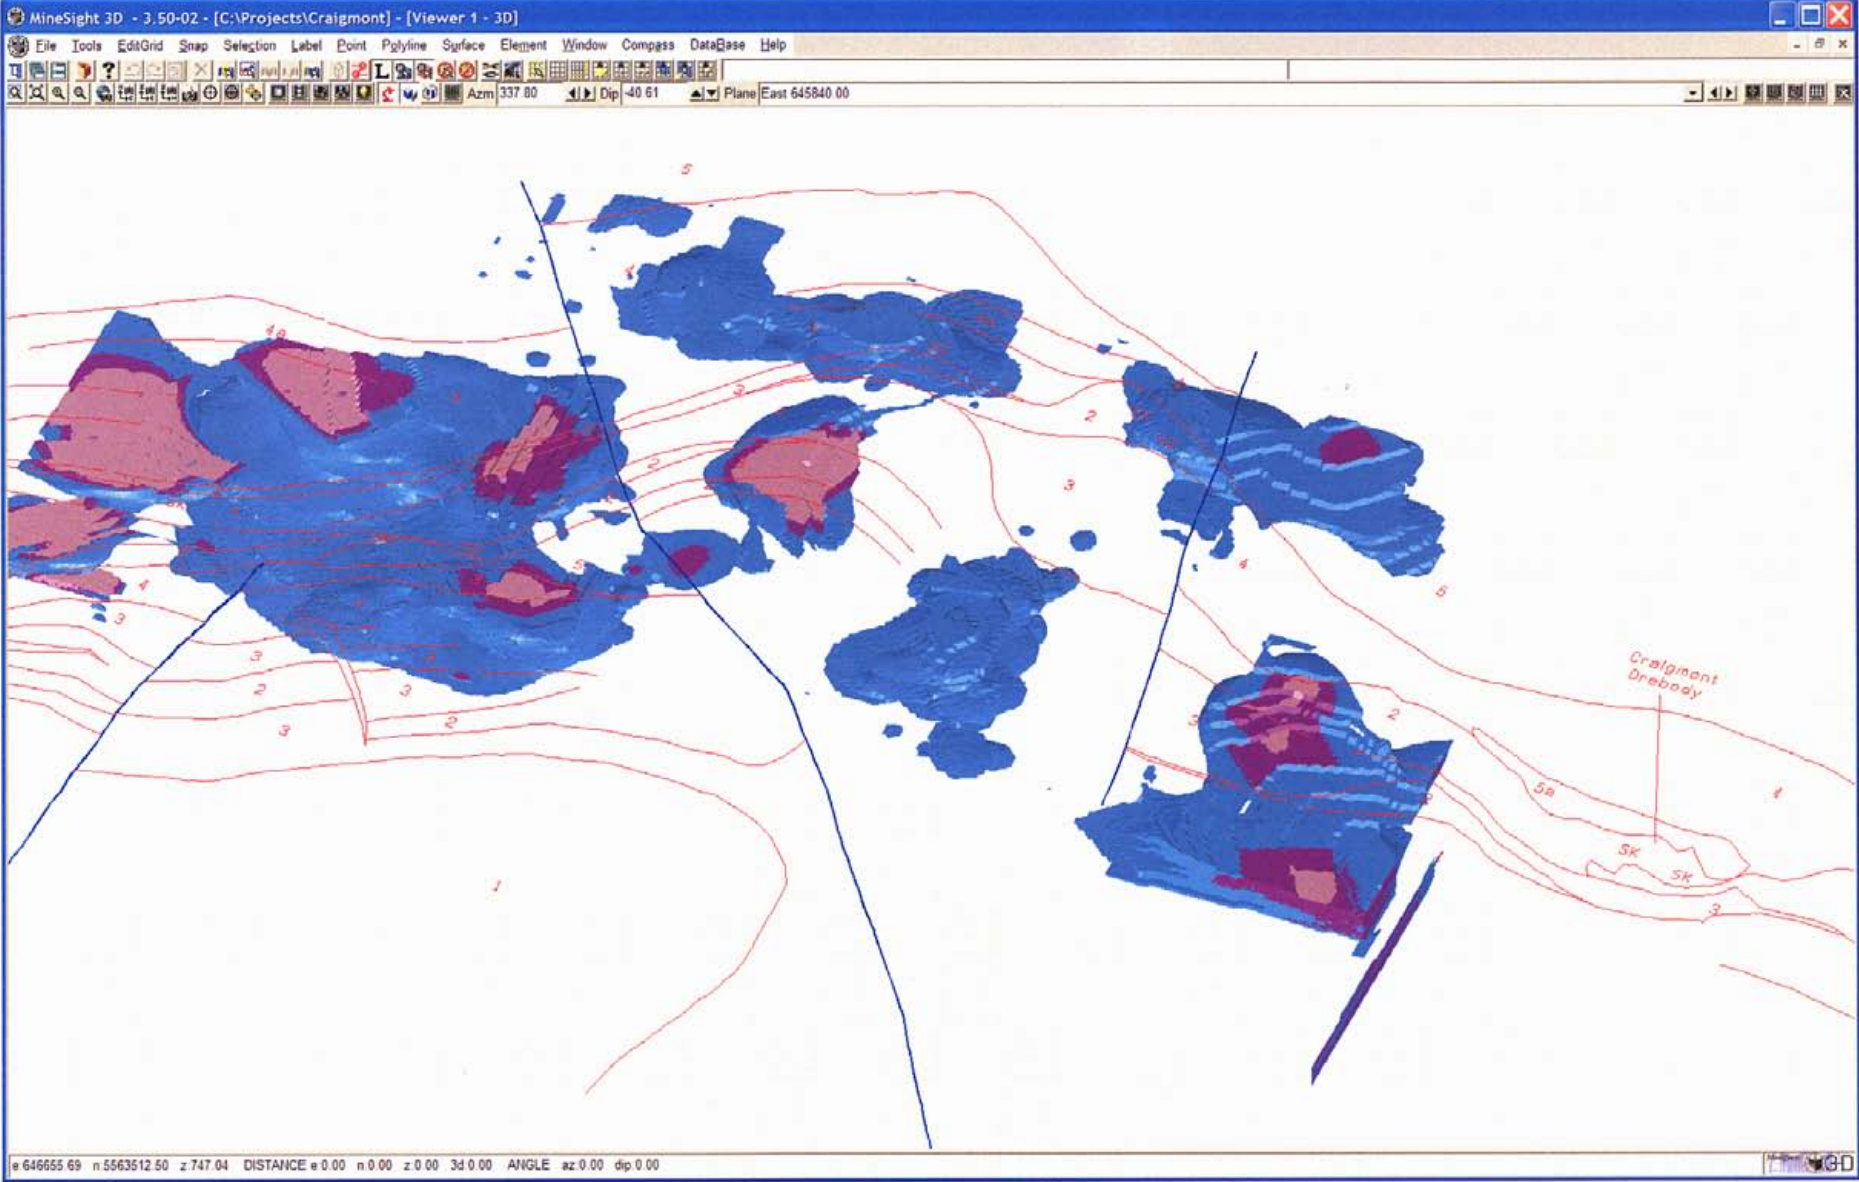

CRAIGMONT MINE PROJECT