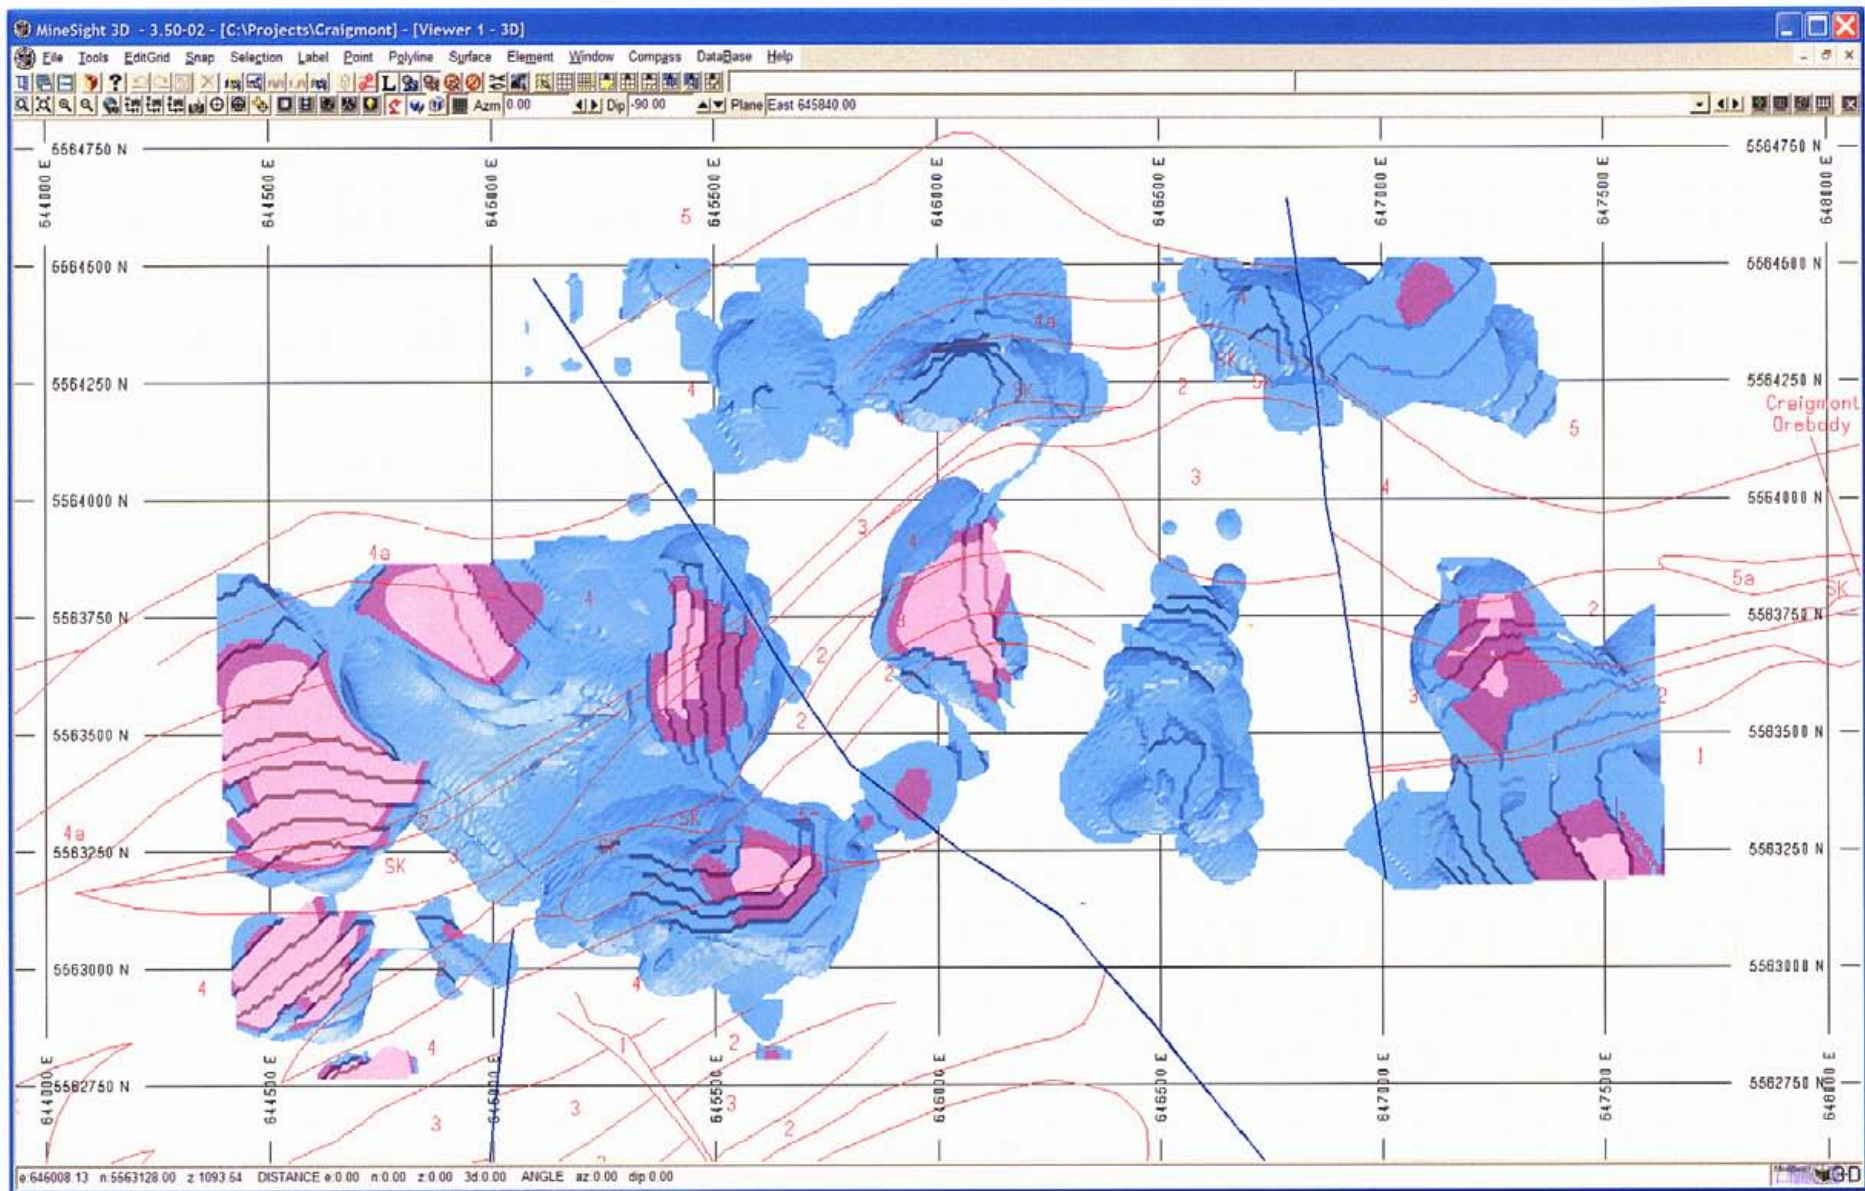

CRAIGMONT MINE PROJECT