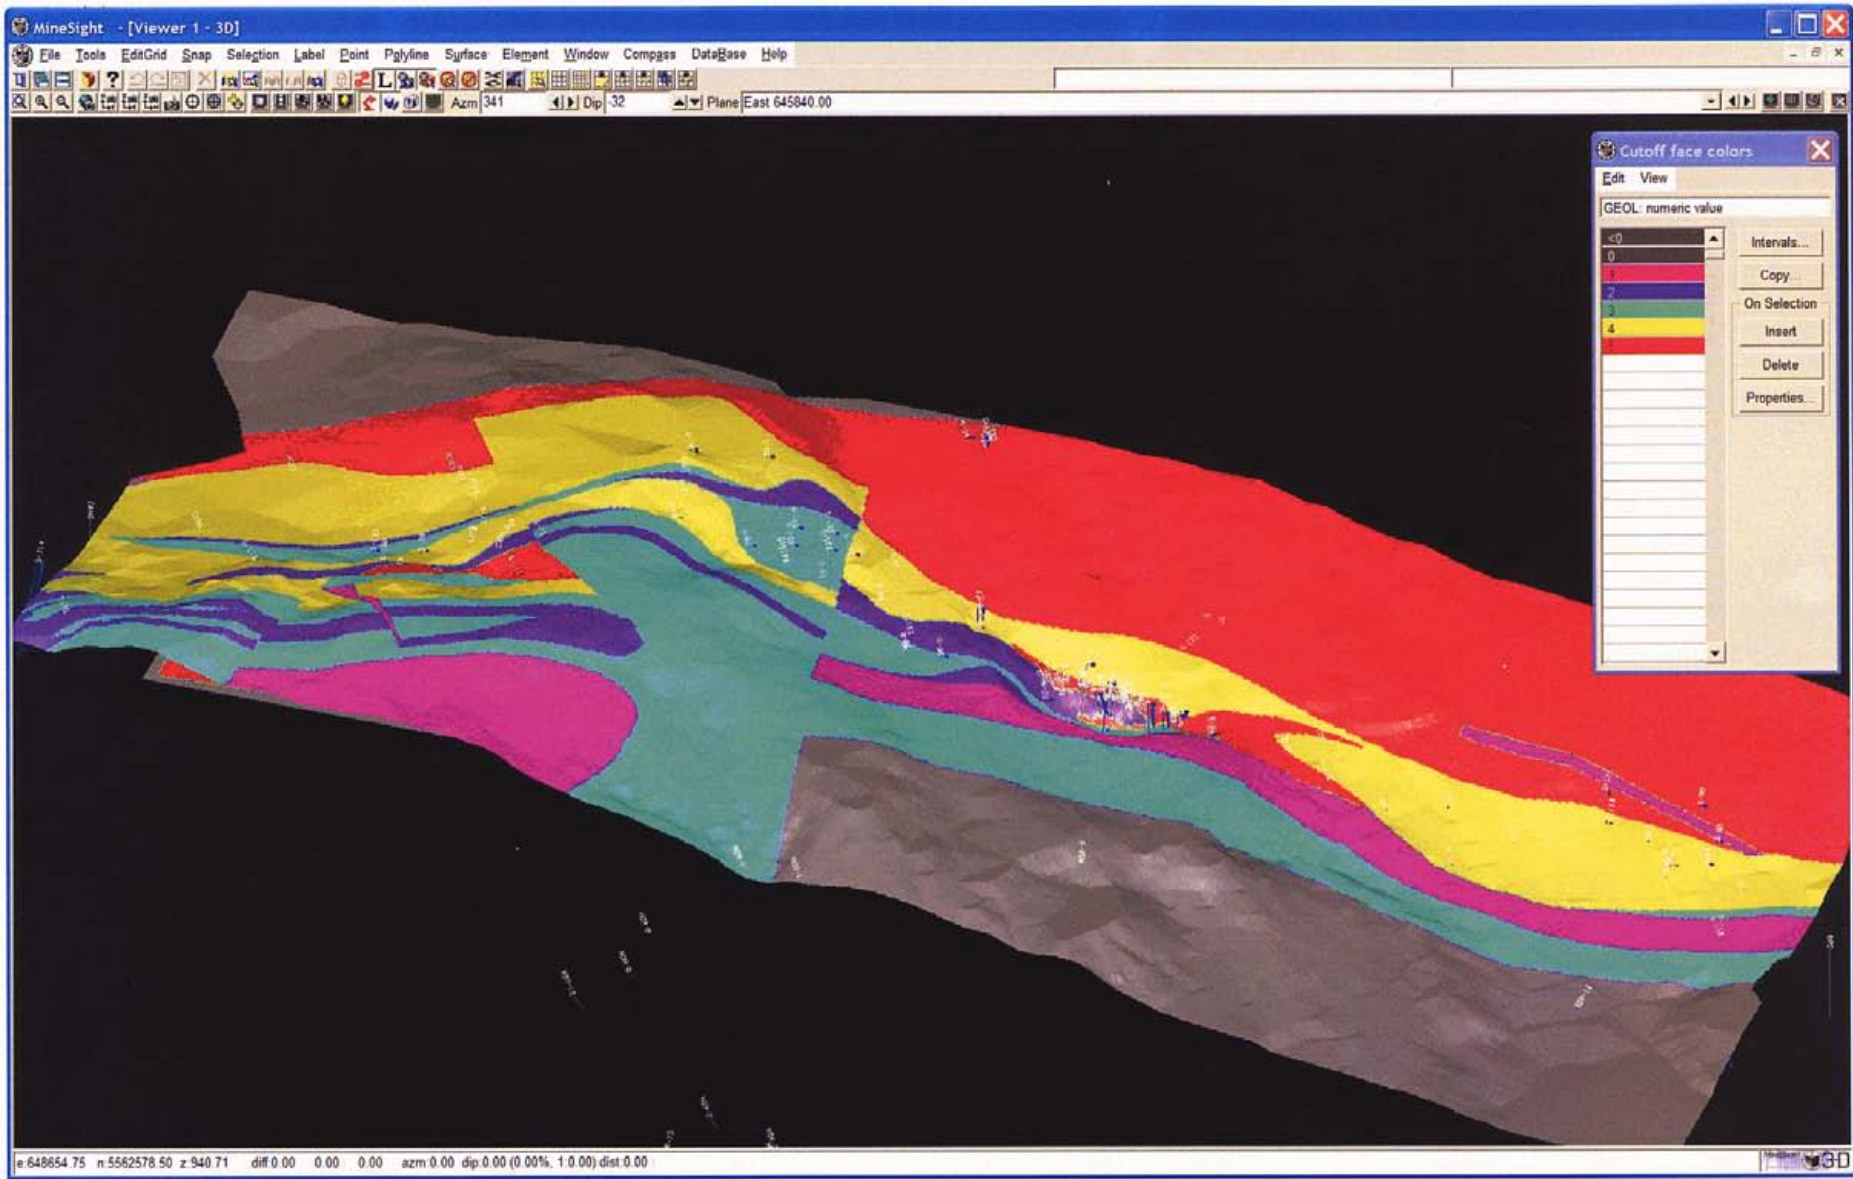

CRAIGMONT MINES
 Craigmont Property
 NORTH AREA
 British Columbia

Summary Geology and
 Diamond Drill Hole Locations

Scale: 1:50,000
 Date: Nov. 11, 1988
 File: crgmnt

CRAIGMONT MINE PROJECT

Figure 16: Plan view of geology.

CRAIGMONT MINE PROJECT

Figure 17: Perspective view of 3D topography with features of Figure 21 draped on to contours.

Figure 18: Perspective view of surface geology projected upon 3D topography with red being the Guichon Creek Batholith, yellow is the Nicola Group Clastic Sediments, light blue the Nicola Group Rhyolite Fragmental, dark blue the Nicola Group limestone and magenta the Nicola Andesitic Volcanics.

CRAIGMONT MINE PROJECT

Figure 19: Plan view of surface geology, as described above, projected upon 3D topography.

The next step was to create 3D solids of the major units such as the Kingsvale volcanic member as shown in Figure 20 and 21. In addition, solids models of the main limestone and clastic units were created from the surface geology extruded from the surface geology map and from downhole intercepts as shown in Figure 22 and 23. Figure 23 illustrates a perspective view looking from below (in the area of 4700 Section) with limestone unit extruded below Kingsvale and the 3060 underground haulage drift. This is the location of the Embayment Block target where the drillholes are shown piercing the limestone with mineralized skarn and Cu mineralization shown in red (490 feet of 0.41% Cu see Figure 35). It is clear that there is a great potential for a large potentially economic orebody within the wallrock of the limestone unit.