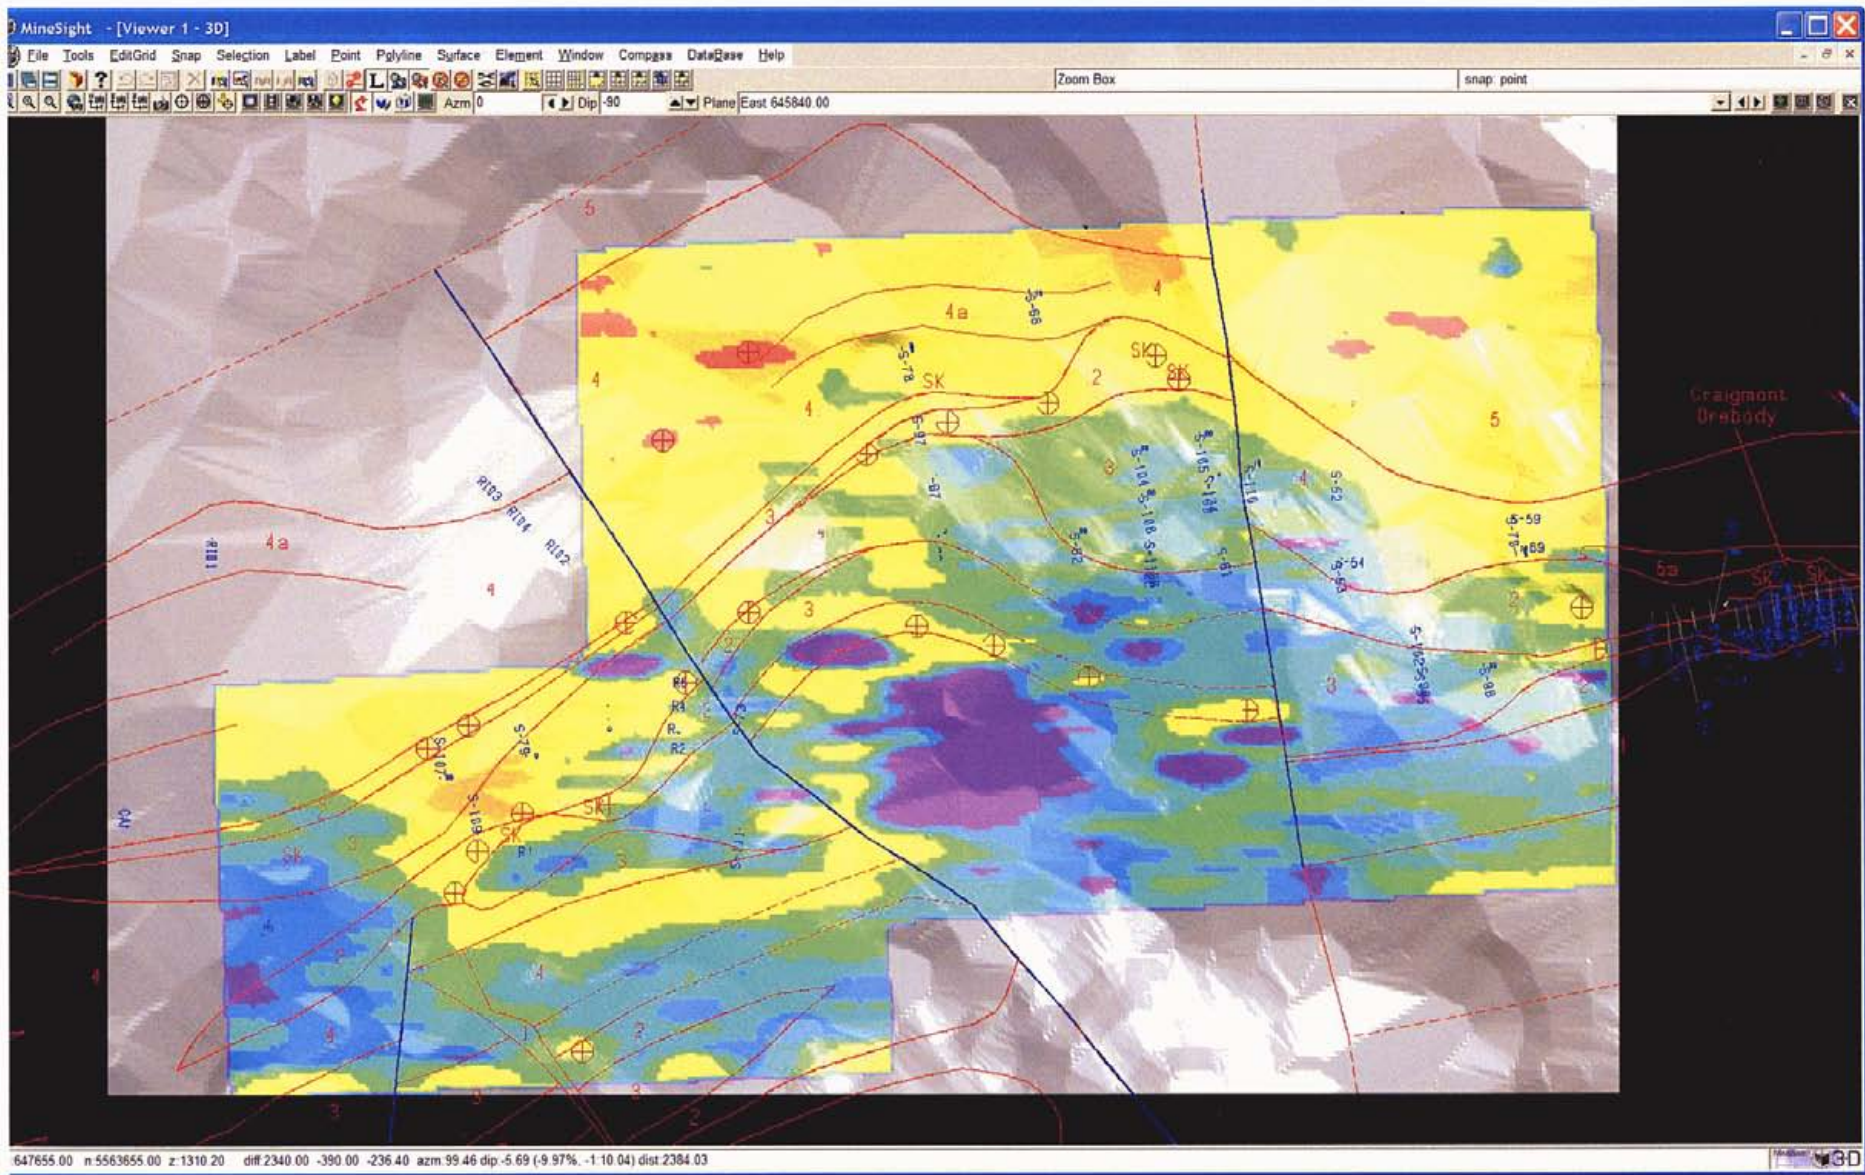

In addition, historic surface drillhole and selected underground drill data has been input from paper logs into a detailed database which includes collar, downhole survey, assay (i.e. Cu% and Fe%), lithology, into the processing and visualization software for analysis and for developing a complete 3D picture.

In developing a complete exploration model and consequently opportunities for further investigation and drill targets, the most prospective areas would have more than one of the following characteristics:

A surface plan of total field magnetics (Figure 21) was created in addition to profiles of inverted IP (chargeability) and resistivity were produced at 10m intervals in plan (1050 meters through 1650 meters), section and long section as shown in figures 22 through 25.

14.0 2005 EXPORATION PROGRAM (DRILLING)

14.1 Embayment and West Block

The 2005 drilling campaign comprised 8 holes totalling approximately 4,500 feet. Two of the holes had to be abandoned due to bad ground, four of the holes hit favourable geology and two of the holes hit scarn mineralization that warranted analysis. Significant intersections included 0.45% Cu over 1.2 meters in Hole Ab-5 before the hole was lost and 0.36 % over 6 meters in Hole Ab-7 which included 0.53% over 3 meters.