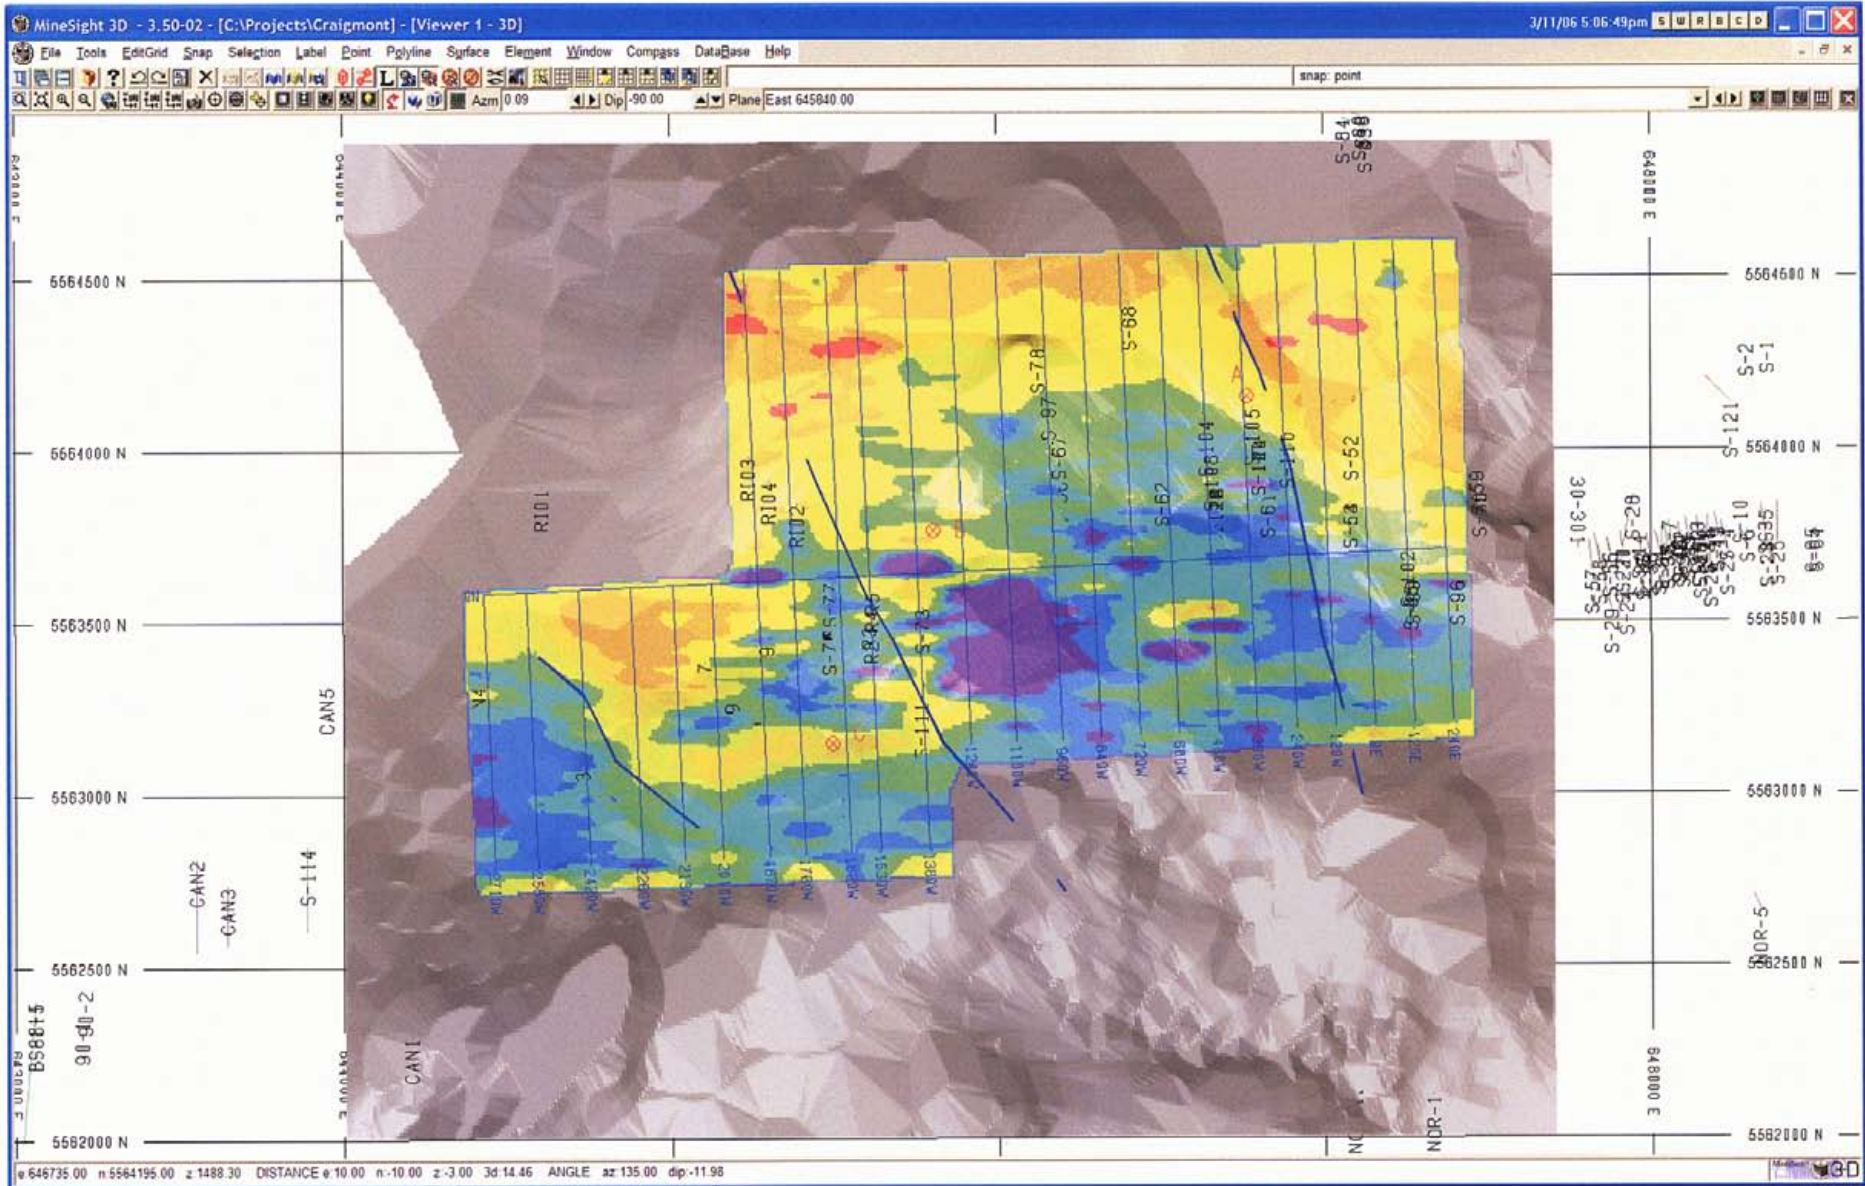

Figure 31: Plan view total field magnetic data with drill targets denoted by A, B and C in red.

CRAIGMONT MINE PROJECT