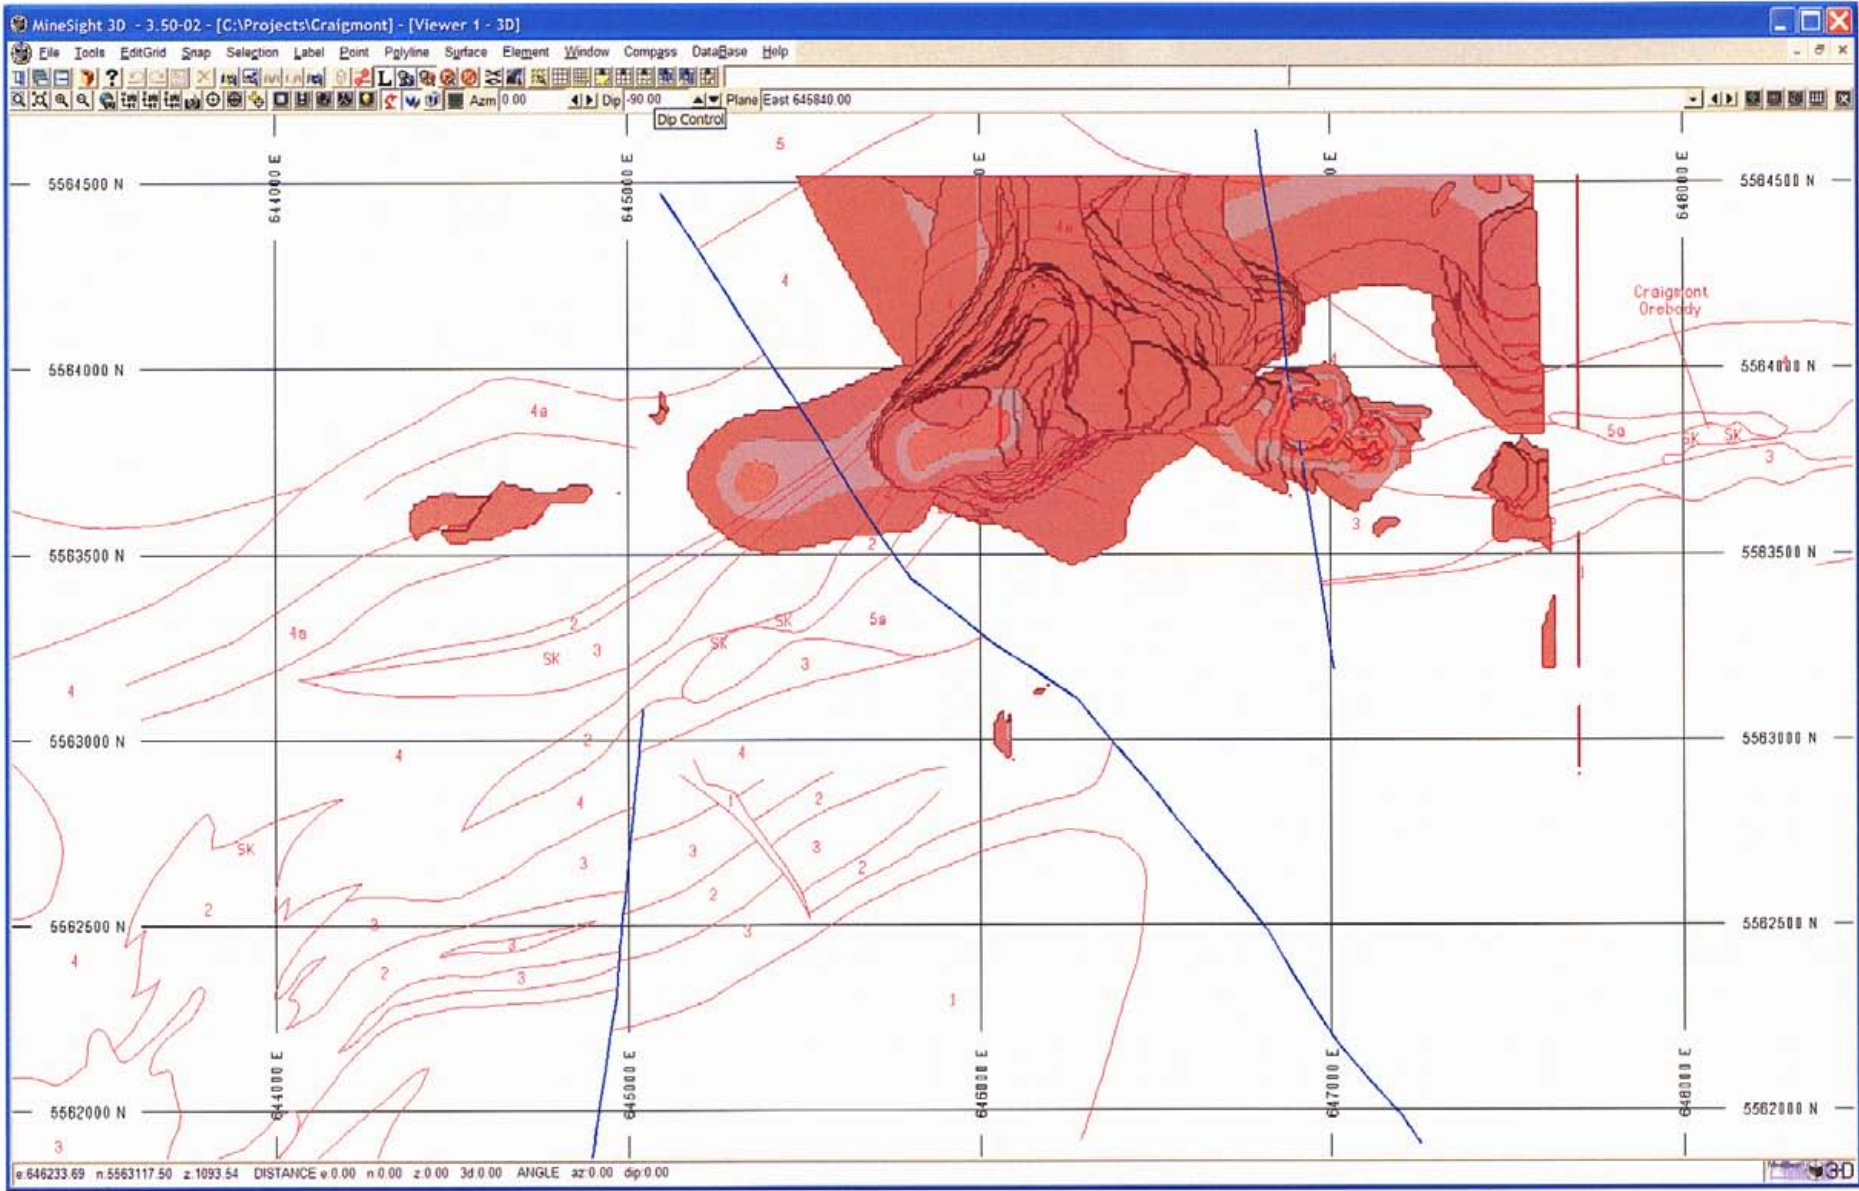

CRAIGMONT MINE PROJECT