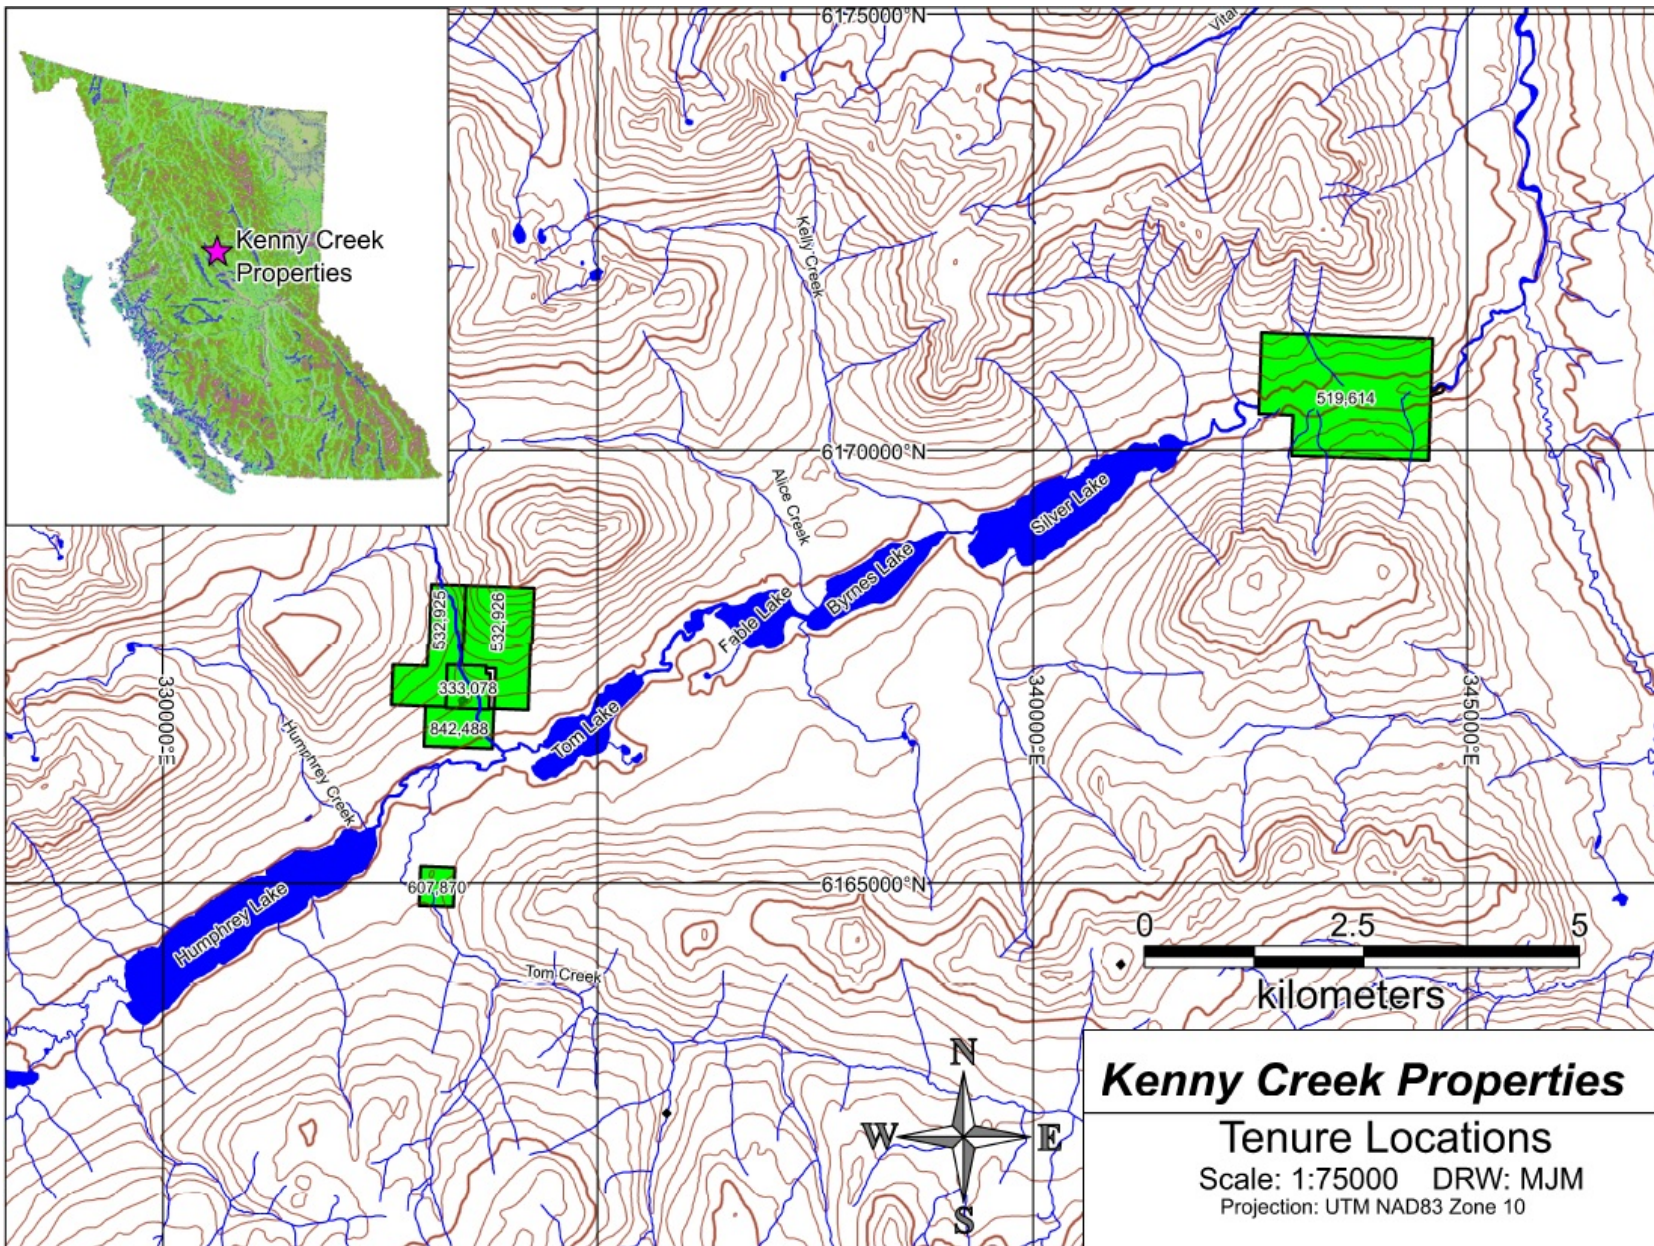

Figure 1: Tenure Location Map

3.0 PROPERTY HISTORY

3.1 Kenny Creek

The Kenny Creek drainage flows easterly, and the flow joins Silver Creek approximately 39 km northeast of Takla Landing. In 1869, the first alluvial gold was discovered in the area, on a tributary to Silver Creek. Tom and Harrison Creeks are also tributaries of Kenny Creek, approximately 13 km upstream of the confluence with Silver Creek. Work for alluvial gold on these tributaries has been through ground sluicing, drifting, and hydraulicking. The recorded gold production dating from 1870 to 1984 was 154 ounces from Harrison Creek, and 2,402 ounces from Tom Creek. The recorded production from Kenny and Silver Creeks has produced a total of 377 ounces during the period of 1890 up to 1979 of 377 ounces, predominantly from pre-glacial channel situated on bedrock near the mouth of Kenny Creek.

3.2 Harrison Creek

The Harrison Creek drainage flow south into Kenny Creek, and the property is approximately 25 km northeast of Takla Landing. Placer gold mining dates back to 1870 on the property, one year after the first alluvial gold was discovered in the area. Early work was focused on a preglacial channel on the right bank of the creek, approximately 1.6 km in length, situated below creek level. The main workings were approximately 1.2 km upstream of the confluence with Kenny Creek. In 1934, an adit was drive for 44 m into the lower end of the channel. A winze sunk to bedrock from this adit was reported to intersect the east rim of the preglacial channel by E. T. Gibbon, with reports of coarse gold recovery, and a 46.66 gram nugget of arquerite, a natural amalgam of mercury and silver. Three separate workings were in development by 1938, including two shafts to bedrock, and the original Gibbon drift, which had been advanced a further 120 m.