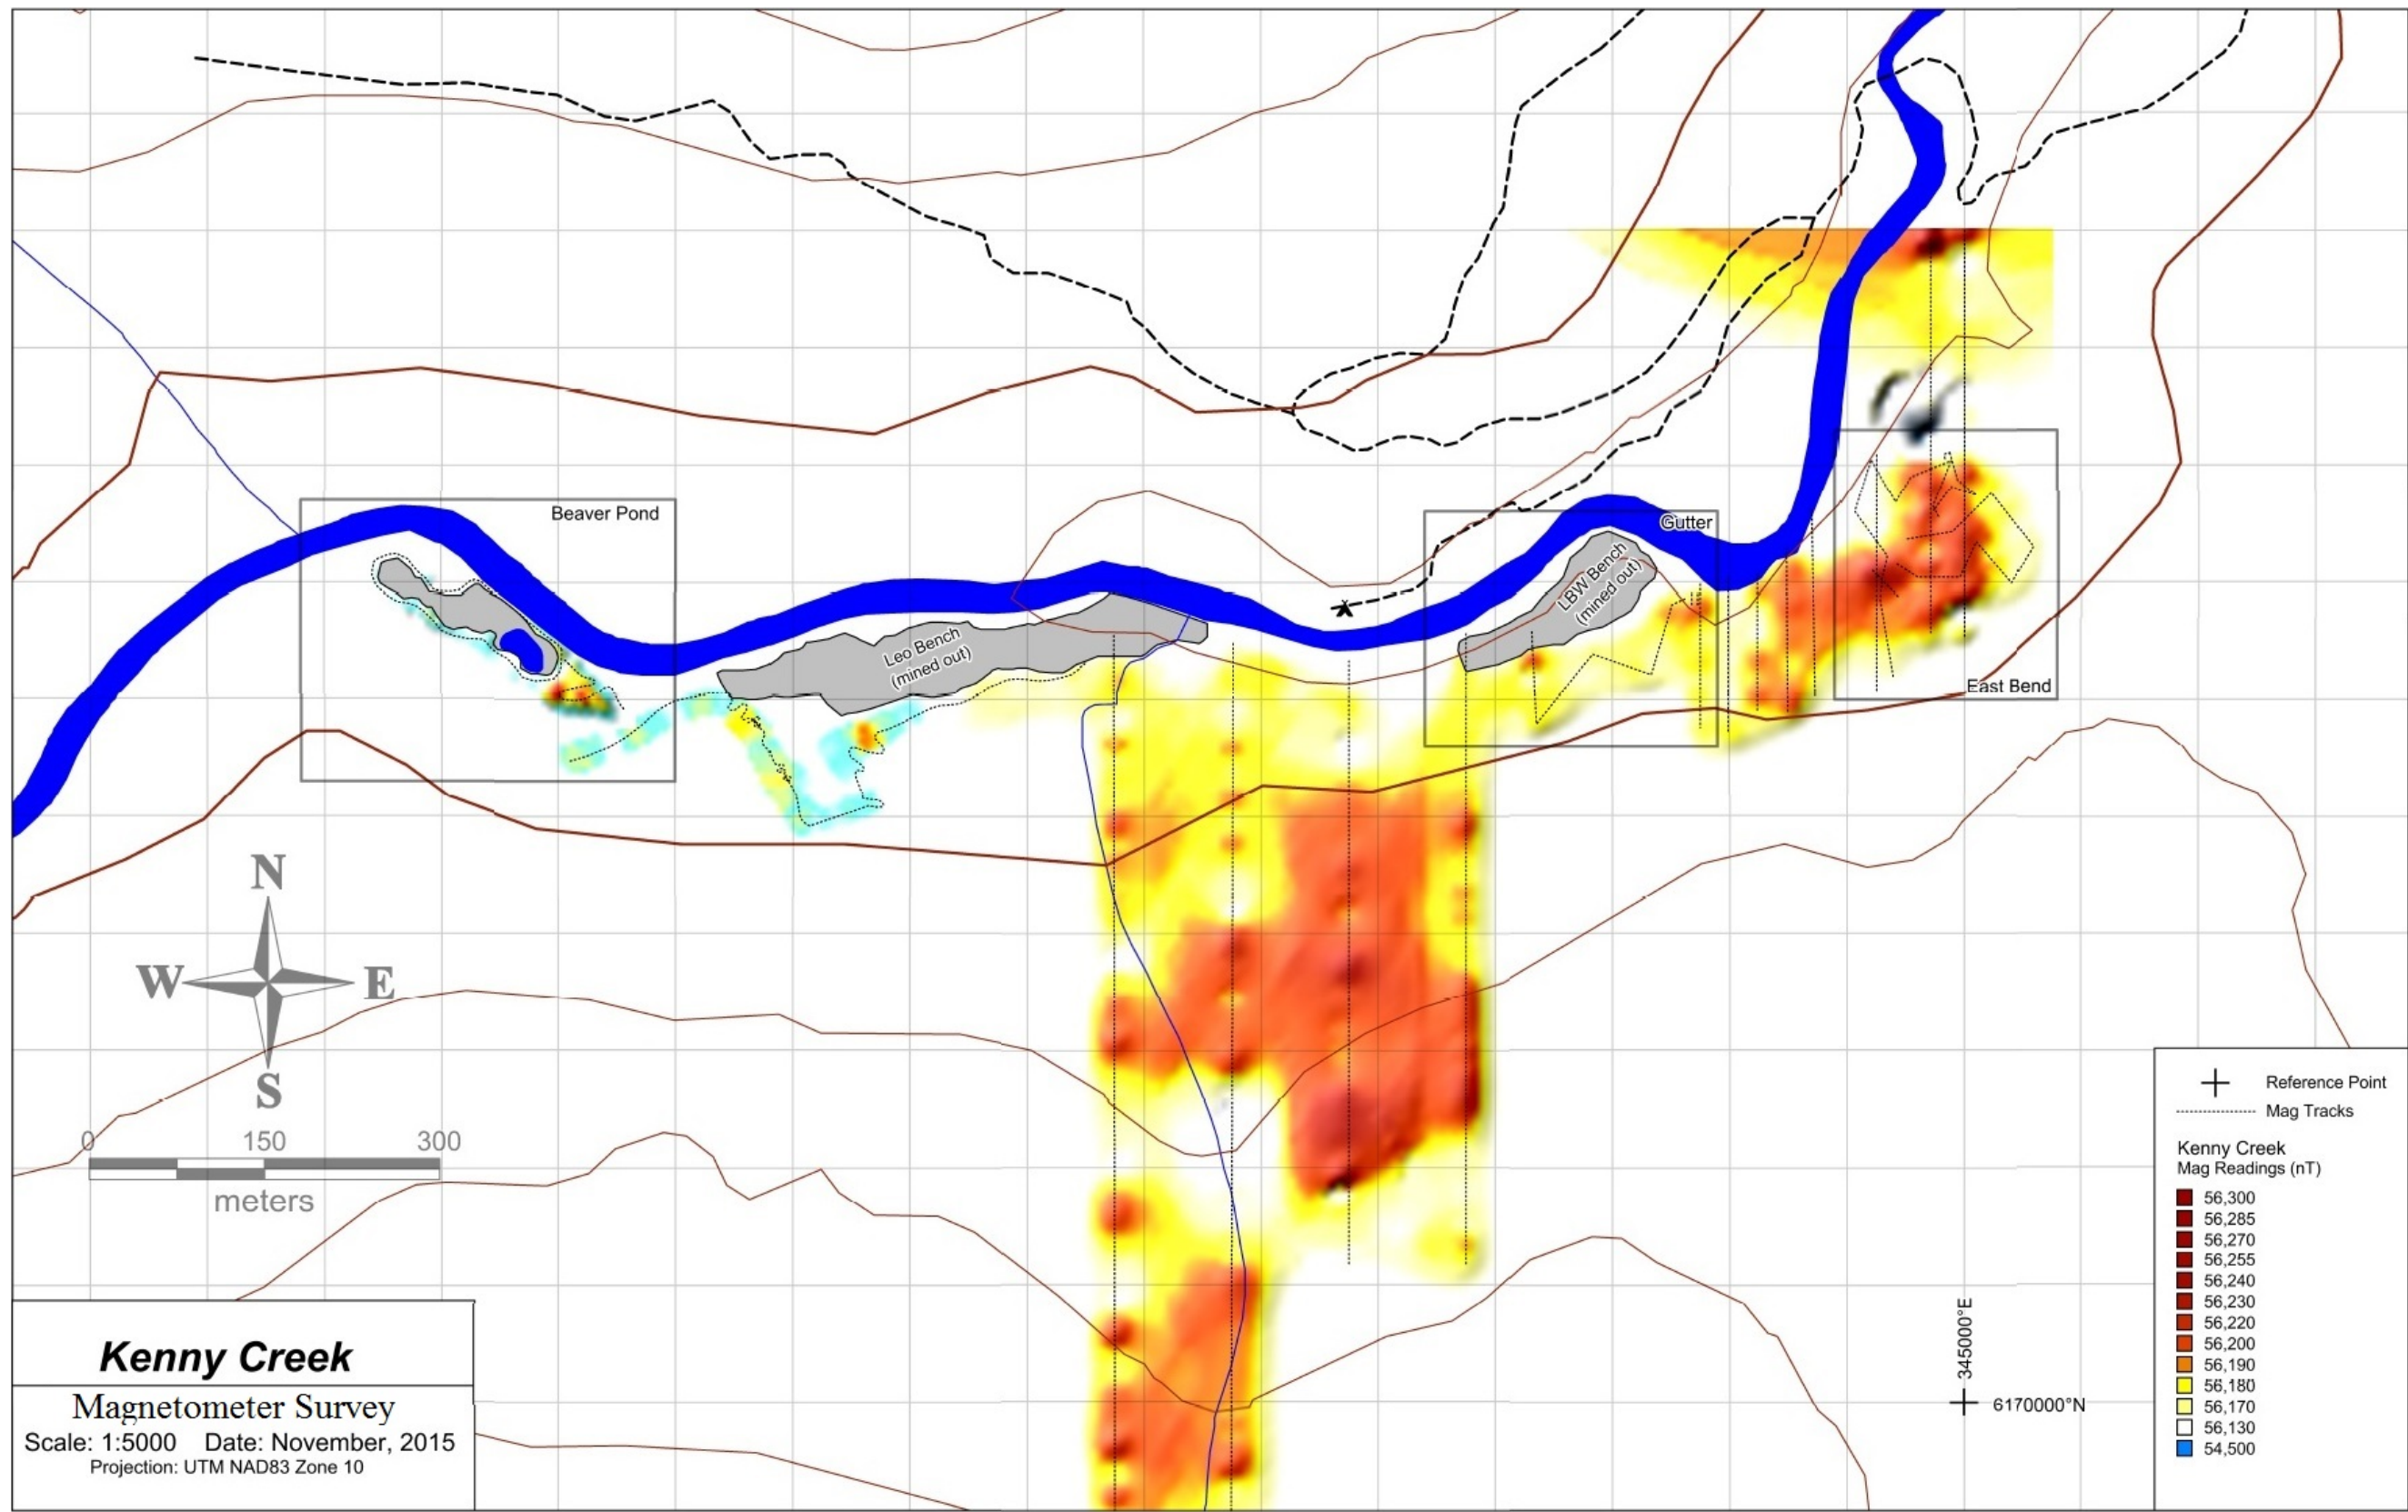

Figure 2: Kenny Creek Magnetometer Survey