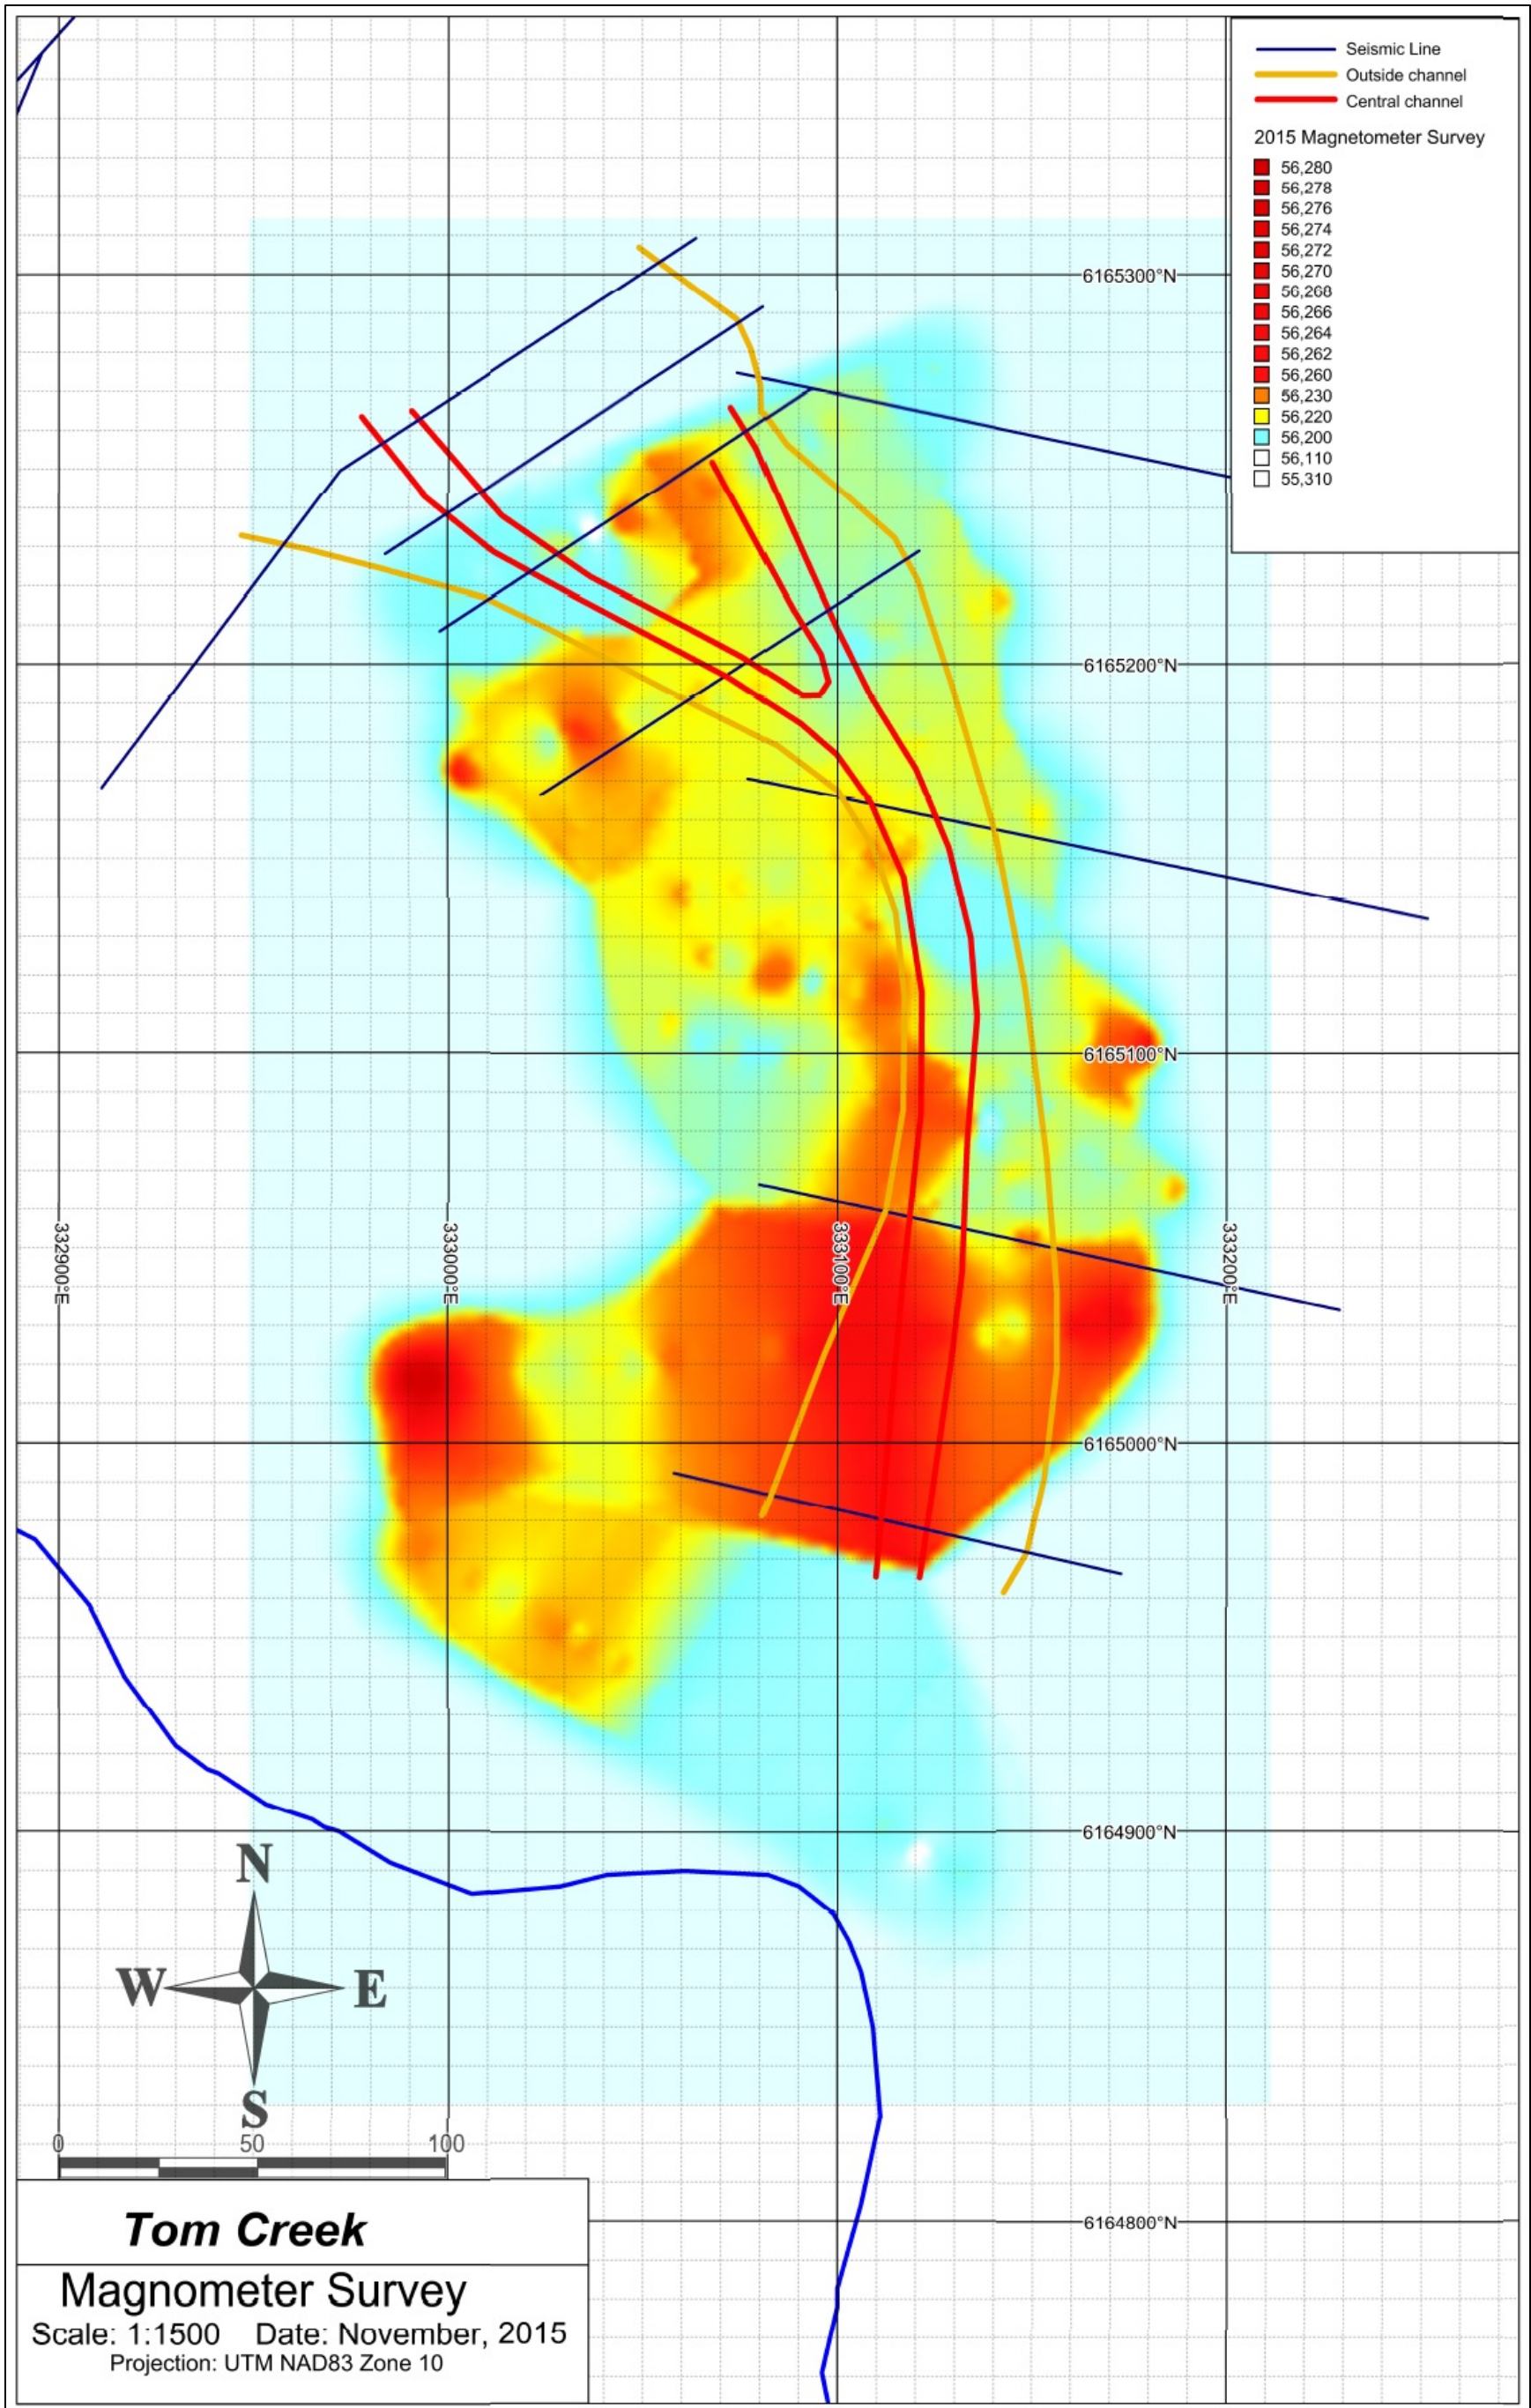

Figure 5: Tom Creek Magnetometer Survey