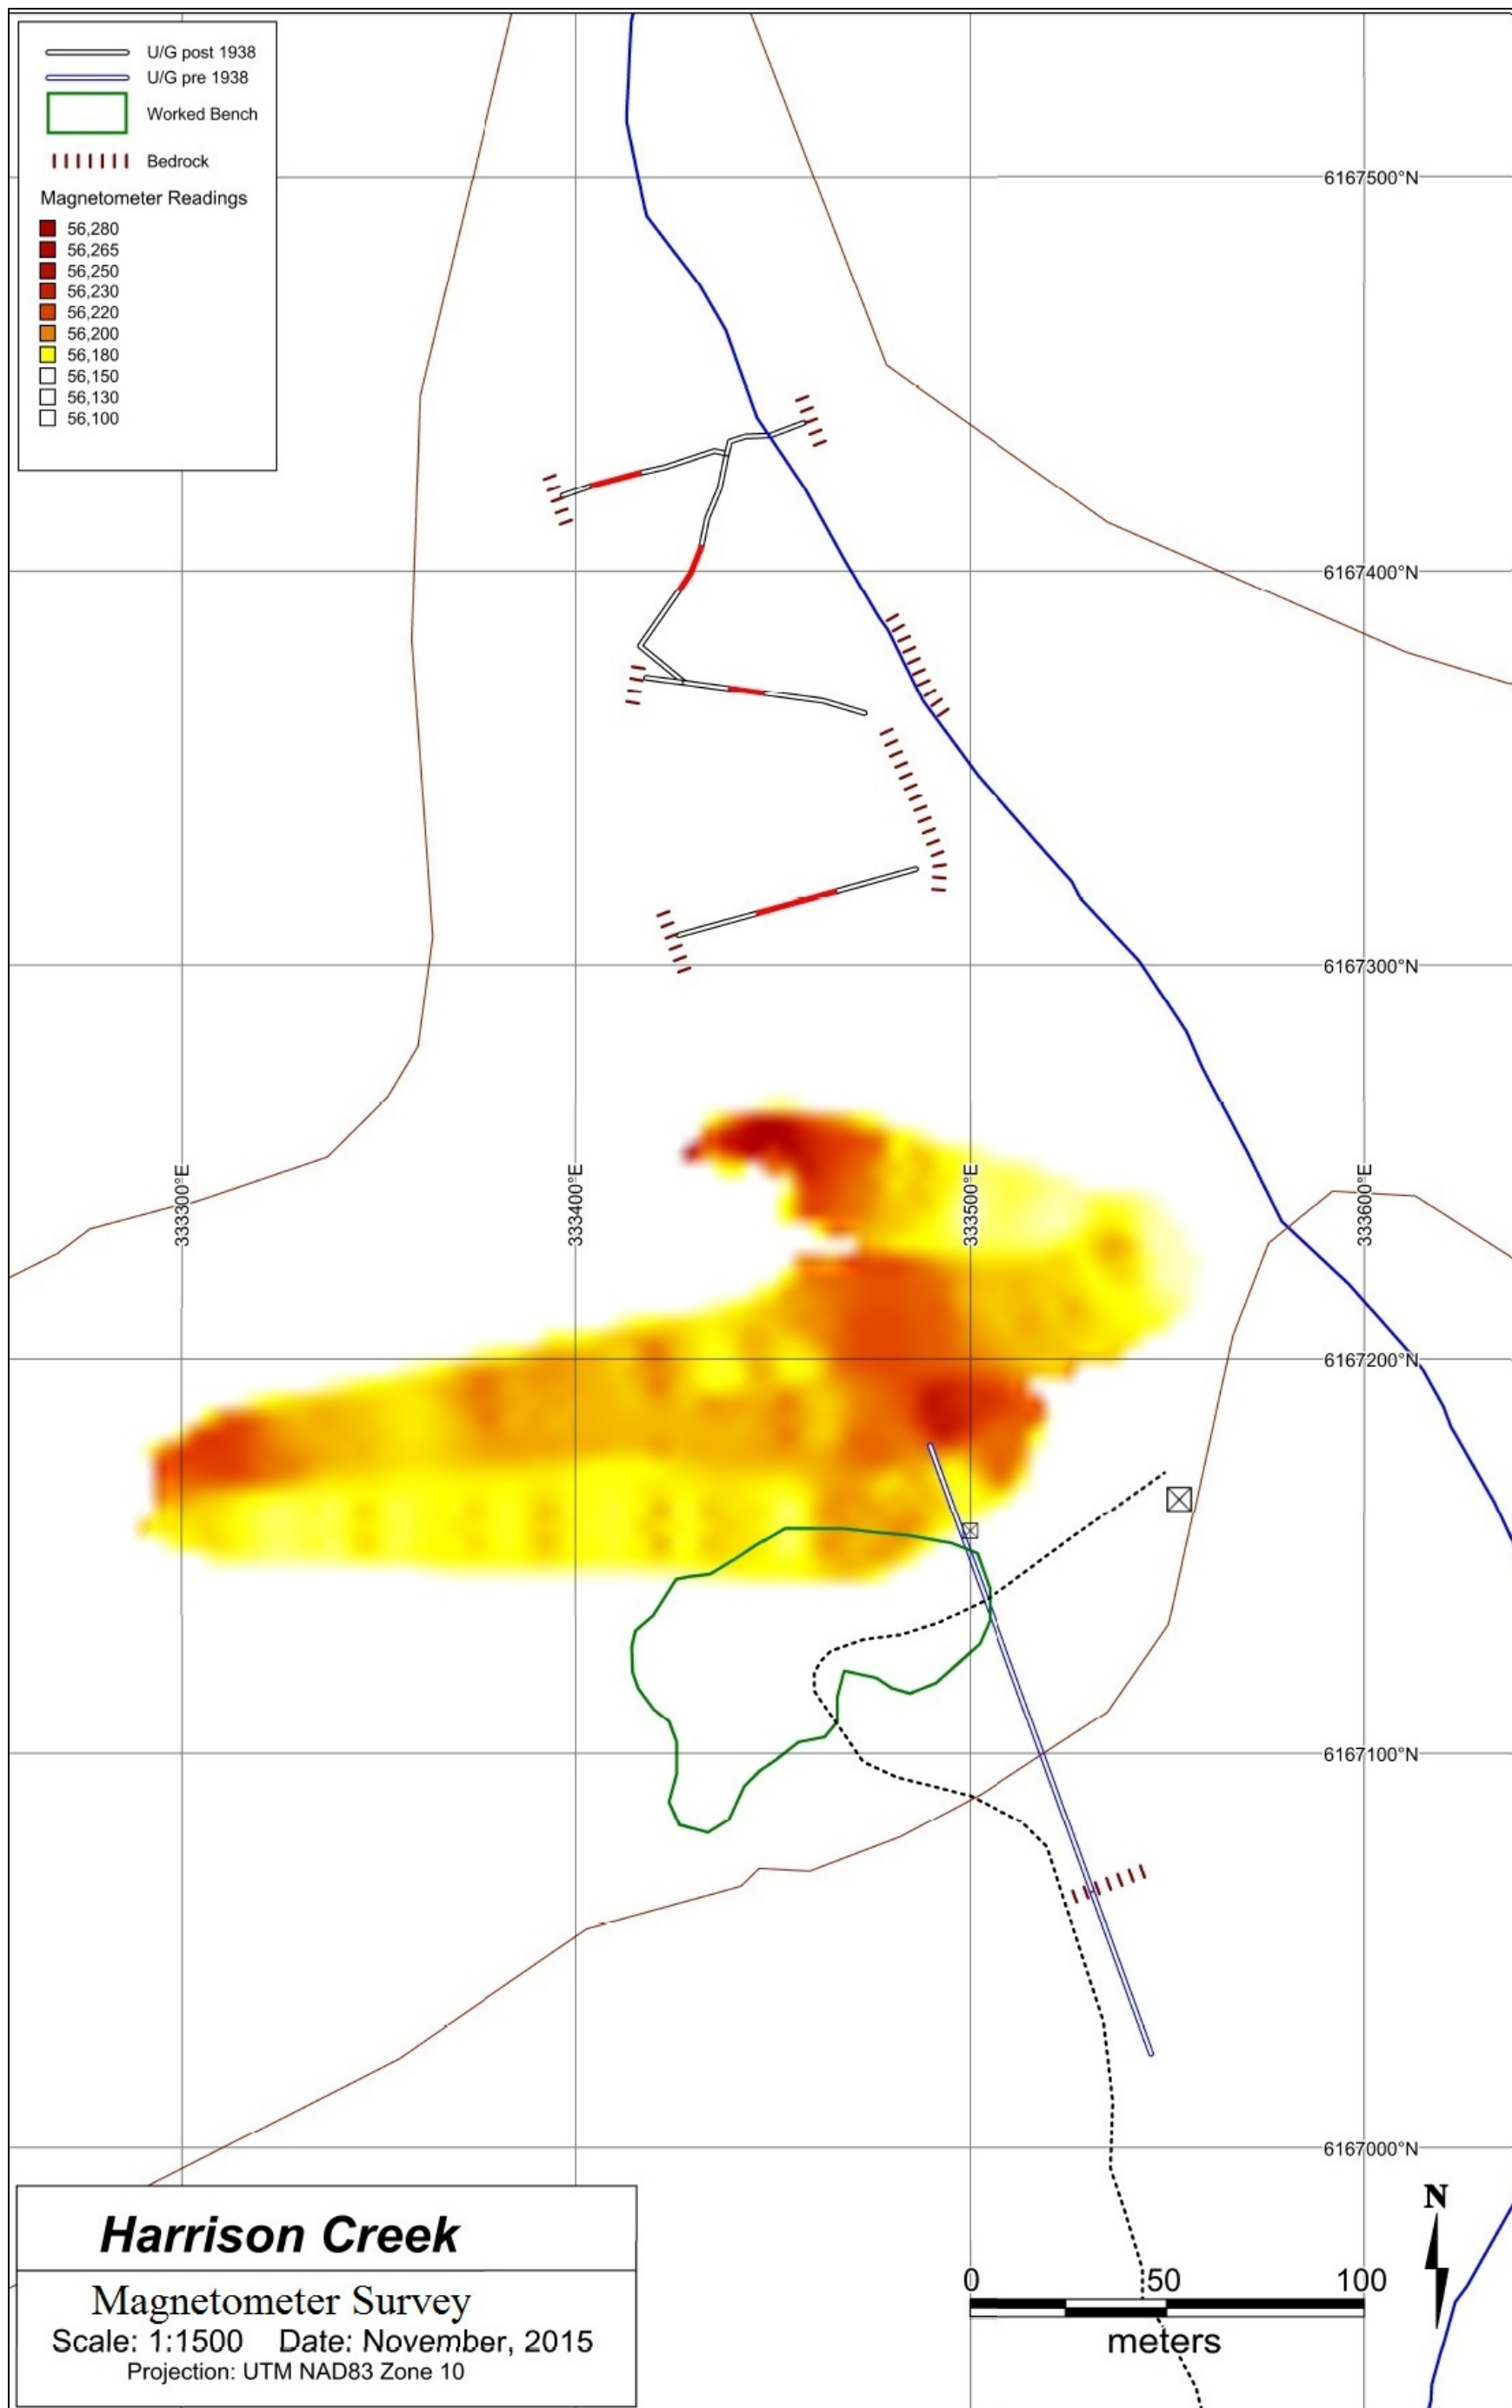

Figure 4: Harrison Creek Magnetometer Survey